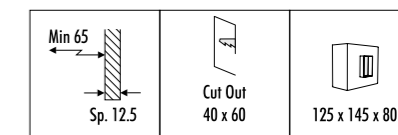

The sizes are expressed in millimeters.

DESIGN 2021
LAMPADA DA INCASSO DA PARETE - METALLO
RECESSED WALL LAMP - METAL

QUAD

CE  IP 44

1A15103	BIANCO OPACO / MATT WHITE - 3000K	MAX 500 mA DC - 2 W LED 3000K - 133 lm - CRI > 90 / 2700K - 128 lm - CRI > 90
1A15103-27	BIANCO OPACO / MATT WHITE - 2700K	KIT INSTALLAZIONE OBBLIGATORIO NON INCLUSO
		DIMENSIONI TAGLIO CARTONGESSO 40 x 60 mm
		SPAZIO MINIMO PER INCASSO 65 mm
		COMPULSORY INSTALLATION KIT NOT INCLUDED
		PLASTERBOARD CUT-OUT 40 x 60 mm
		MINIMUM SPACE FOR MOUNTING 65 mm