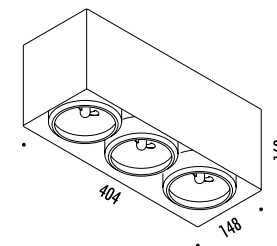

DESIGN 2004
LAMPADA DA SOFFITTO - METALLO
CEILING LAMP - METAL
ENERGY CLASS: A++ , A+ , A , B , C

PUNTO 3 PL

CE IP 20 1.5 m