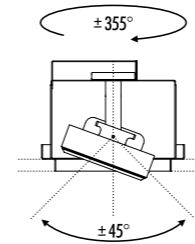

The sizes are expressed in millimeters.

DESIGN 2004
LAMPADA DA INCASSO DA SOFFITTO - METALLO
RECESSED CEILING LAMP - METAL

PUNTO

CE  IP 20

1A11004	NERO OPACO / MATT BLACK	<p>MAX 500 mA DC - MAX 18 W LED KIT INSTALLAZIONE OBBLIGATORIO NON INCLUSO ORIENTABILE - DRIVER LED INCLUSO INPUT 100-240 V - 50/60 Hz - DIMMERABILE PUSH - 1-10 V MODULO LED NON INCLUSO ACCESSORI OPZIONALI MODULO LED NON INCLUSI COMPULSORY INSTALLATION KIT NOT INCLUDED ADJUSTABLE - INCLUDES LED DRIVER INPUT 100-240 V - 50/60 Hz - PUSH - 1-10 V DIMMABLE LED MODULE NOT INCLUDED OPTIONAL LED MODULE ACCESSORIES NOT INCLUDED</p>
---------	-------------------------	---

KIT INSTALLAZIONE OBBLIGATORI / COMPULSORY INSTALLATION KITS

132404	NERO OPACO / MATT BLACK	<p>CORNICE PER CARTONGESSO 12,5 mm DIMENSIONI TAGLIO CARTONGESSO 133 x 148 mm SPAZIO MINIMO PER INCASSO 180 mm PLASTERBOARD FRAME 12,5 mm PLASTERBOARD CUT-OUT 133 x 148 mm MINIMUM SPACE FOR MOUNTING 180 mm</p>
--------	-------------------------	--