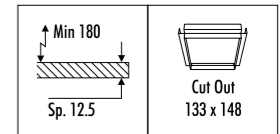

The sizes are expressed in millimeters.

DESIGN 2004
LAMPADA DA INCASSO DA SOFFITTO - METALLO
RECESSED CEILING LAMP - METAL

PUNTO

CE  IP 20

1A11004	NERO OPACO / MATT BLACK	<p>MAX 500 mA DC - MAX 18 W LED KIT INSTALLAZIONE OBBLIGATORIO NON INCLUSO ORIENTABILE - DRIVER LED INCLUSO INPUT 100-240 V - 50/60 Hz - DIMMERABILE PUSH - 1-10 V MODULO LED NON INCLUSO ACCESSORI OPZIONALI MODULO LED NON INCLUSI COMPULSORY INSTALLATION KIT NOT INCLUDED ADJUSTABLE - INCLUDES LED DRIVER INPUT 100-240 V - 50/60 Hz - PUSH - 1-10 V DIMMABLE LED MODULE NOT INCLUDED OPTIONAL LED MODULE ACCESSORIES NOT INCLUDED</p>
---------	-------------------------	---

KIT INSTALLAZIONE OBBLIGATORI / COMPULSORY INSTALLATION KITS

132404	NERO OPACO / MATT BLACK	<p>CORNICE PER CARTONGESSO 12,5 mm DIMENSIONI TAGLIO CARTONGESSO 133 x 148 mm SPAZIO MINIMO PER INCASSO 180 mm PLASTERBOARD FRAME 12,5 mm PLASTERBOARD CUT-OUT 133 x 148 mm MINIMUM SPACE FOR MOUNTING 180 mm</p>
--------	-------------------------	--