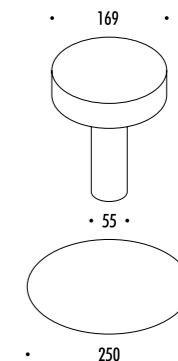

The sizes are expressed in millimeters.

DESIGN DAVIDE GROPPI - 2016
LAMPADA E DIFFUSORE AUDIO DA TAVOLO - METACRILATO - METALLO
TABLE LAMP AND ACOUSTIC DIFFUSER - METHACRYLATE - METAL

PopUP

CE  IP 20

184503	BIANCO OPACO / MATT WHITE	2 W LED - 3000K - 183 lm - CRI > 80 5 W AUDIO - 50-20000 Hz BATTERIA RICARICABILE 12 V NiMH 3700 mAh FISSAGGIO MAGNETICO - CARICABATTERIE INCLUSO INPUT 100-240 V - 50/60 Hz AUTONOMIA BATTERIA: DODICI ORE SOLO LUCE E TRENTA ORE SOLO AUDIO A MEDIO VOLUME RECHARGEABLE BATTERY 12 V NiMH 3700 mAh MAGNETIC FIXING - INCLUDES CHARGER INPUT 100-240 V - 50/60 Hz BATTERY LIFE: TWELVE HOURS FOR LIGHT ONLY AND THIRTY HOURS FOR AUDIO ONLY AT MEDIUM VOLUME
--------	---------------------------	--