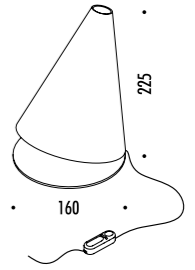

The sizes are expressed in millimeters.

DESIGN FEDERICO DELROSSO - 2009  
LAMPADA DA TAVOLO - METALLO  
TABLE LAMP - METAL

PALPEBRA

CE □ IP 20

133903	BIANCO OPACO / MATT WHITE	100-240 V - 50/60 Hz - MAX 40 W - E14 CAVO BIANCO - DIMMER - LAMPADINA LED INCLUSA WHITE CABLE - DIMMER - LED BULB INCLUDED
		💡 5 W LED - 2700K - 470 lm - CRI > 80 - DIMMABLE - EFFICIENCY A+