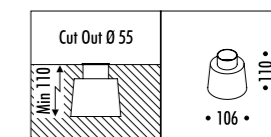

The sizes are expressed in millimeters.

DESIGN 2021
LAMPADA DA ESTERNO - METALLO - VETRO
OUTDOOR LAMP - METAL - GLASS

OUT 58

CE  IP 67

1A15511	INOX LUCIDO / POLISHED STAINLESS STEEL	24 V DC - 7 W LED - 36° - 3000K - 546 lm - CRI > 90 KIT INSTALLAZIONE OBBLIGATORIO NON INCLUSO DIMENSIONI TAGLIO Ø 55 mm - SPAZIO MINIMO PER INCASSO 110 mm COMPULSORY INSTALLATION KIT NOT INCLUDED CUT-OUT Ø 55 mm - MINIMUM SPACE FOR MOUNTING 110 mm
---------	--	--