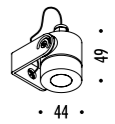

The sizes are expressed in millimeters.

DESIGN 2021
LAMPADA DA ESTERNO - METALLO
OUTDOOR LAMP - METAL

OUT 44

CE IP 65

1A16004	NERO OPACO / MATT BLACK - 10°	MAX 500 mA DC - 2 W LED - 3000K - 133 lm - CRI > 90 KIT INSTALLAZIONE OBBLIGATORIO NON INCLUSO ORIENTABILE ACCESSORI OPZIONALI NON INCLUSI COMPULSORY INSTALLATION KIT NOT INCLUDED ADJUSTABLE OPTIONAL ACCESSORIES NOT INCLUDED
1A16104	NERO OPACO / MATT BLACK - 25°	