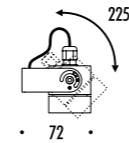

The sizes are expressed in millimeters.

DESIGN 2021
LAMPADA DA ESTERNO - METALLO
OUTDOOR LAMP - METAL

OUT 44

CE IP 65

1A16004	NERO OPACO / MATT BLACK - 10°	MAX 500 mA DC - 2 W LED - 3000K - 133 lm - CRI > 90 KIT INSTALLAZIONE OBBLIGATORIO NON INCLUSO ORIENTABILE ACCESSORI OPZIONALI NON INCLUSI COMPULSORY INSTALLATION KIT NOT INCLUDED ADJUSTABLE OPTIONAL ACCESSORIES NOT INCLUDED
1A16104	NERO OPACO / MATT BLACK - 25°	