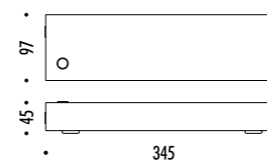

The sizes are expressed in millimeters.

DESIGN DAVIDE GROPPI - GIORGIO RAVA - 2020
LAMPADA DA TERRA - FIBRA DI VETRO - METALLO
FLOOR LAMP - FIBERGLASS - METAL

ORIGINE

CE IP 20

DRIVER

1A10304	NERO OPACO / MATT BLACK - 3000K	ORIGINE 290 24 V DC - 16,5 W LED - 1000 lm - CRI > 90
1A10304-27	NERO OPACO / MATT BLACK - 2700K	CAVO NERO - DIMMER BLACK CABLE - DIMMER
1A10404	NERO OPACO / MATT BLACK - 3000K	ORIGINE 390 24 V DC - 28 W LED - 1680 lm - CRI > 90
1A10404-27	NERO OPACO / MATT BLACK - 2700K	CAVO NERO - DIMMER BLACK CABLE - DIMMER
1A10504	NERO OPACO / MATT BLACK - 3000K	ORIGINE 490 24 V DC - 40 W LED - 2380 lm - CRI > 90
1A10504-27	NERO OPACO / MATT BLACK - 2700K	CAVO NERO - DIMMER BLACK CABLE - DIMMER