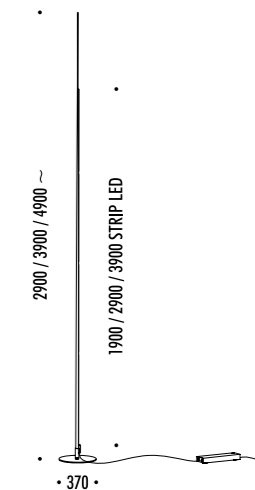

The sizes are expressed in millimeters.

DESIGN DAVIDE GROPPI - GIORGIO RAVA - 2020
LAMPADA DA TERRA - FIBRA DI VETRO - METALLO
FLOOR LAMP - FIBERGLASS - METAL

ORIGINE

CE IP 20

DRIVER

1A10304	NERO OPACO / MATT BLACK - 3000K	ORIGINE 290 24 V DC - 16,5 W LED - 1000 lm - CRI > 90
1A10304-27	NERO OPACO / MATT BLACK - 2700K	CAVO NERO - DIMMER BLACK CABLE - DIMMER
1A10404	NERO OPACO / MATT BLACK - 3000K	ORIGINE 390 24 V DC - 28 W LED - 1680 lm - CRI > 90
1A10404-27	NERO OPACO / MATT BLACK - 2700K	CAVO NERO - DIMMER BLACK CABLE - DIMMER
1A10504	NERO OPACO / MATT BLACK - 3000K	ORIGINE 490 24 V DC - 40 W LED - 2380 lm - CRI > 90
1A10504-27	NERO OPACO / MATT BLACK - 2700K	CAVO NERO - DIMMER BLACK CABLE - DIMMER