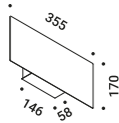

Compulsory accessories / Accessori obbligatori

Other accessories / Altri accessori

Lens / Lente		Not included	
Beam - 12°	2700K - CRI 95 - 272lm	OHM SPOT	1A3090000.00.00
	3000K - CRI 95 - 288lm		
Beam - 24°	2700K - CRI 95 - 271lm	OHM SPOT	1A3100000.00.00
	3000K - CRI 95 - 286lm		
Beam - 39°	2700K - CRI 95 - 257lm	OHM SPOT	1A3110000.00.00
	3000K - CRI 95 - 273lm		
Beam - 54°	2700K - CRI 95 - 254lm	OHM SPOT	1A3120000.00.00
	3000K - CRI 95 - 270lm		

Electrical power supply / Alimentazione elettrica