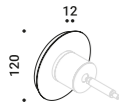

Optional accessories / Accessori opzionali

Installation kit / Kit installazione

Wall back plate / Piastra parete		Not included	
Matt White	For mounting on brick masonry walls		1A3030300.00.00