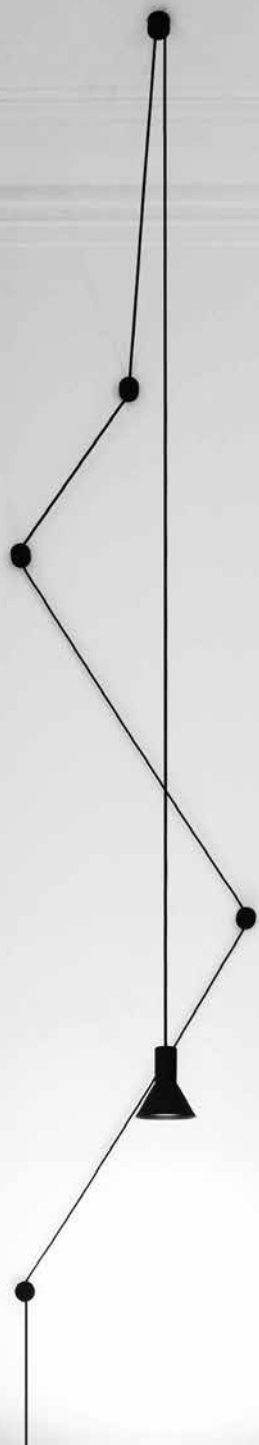

CE IP 20

171303	BIANCO OPACO / MATT WHITE	220-240 V - 50/60 Hz - MAX 15 W LED - E27 ALIMENTAZIONE CON SPINA - CAVO BIANCO 10 m INTERRUTTORE INCLUSO DA CABLARE CINQUE ISOLATORI INCLUSI - LAMPADINA INCLUSA POWER SUPPLY WITH PLUG - WHITE CABLE 10 m INCLUDES SWITCH THAT MUST BE WIRED FIVE CLAMPS INCLUDED - BULB INCLUDED
171304	NERO OPACO / MATT BLACK	220-240 V - 50/60 Hz - MAX 15 W LED - E27 ALIMENTAZIONE CON SPINA - CAVO NERO 10 m INTERRUTTORE INCLUSO DA CABLARE CINQUE ISOLATORI INCLUSI - LAMPADINA INCLUSA POWER SUPPLY WITH PLUG - BLACK CABLE 10 m INCLUDES SWITCH THAT MUST BE WIRED FIVE CLAMPS INCLUDED - BULB INCLUDED
		 COD. 5033073 LED - 9,5 W - 3000K - 760 lm - EFFICIENCY A+

ACCESSORI OPZIONALI / OPTIONAL ACCESSORIES

174703	BIANCO OPACO / MATT WHITE	ROSONE DA PARETE E SOFFITTO / WALL AND CEILING ROSE
174704	NERO OPACO / MATT BLACK	
172703	BIANCO OPACO / MATT WHITE	ISOLATORE / CLAMP
172704	NERO OPACO / MATT BLACK	