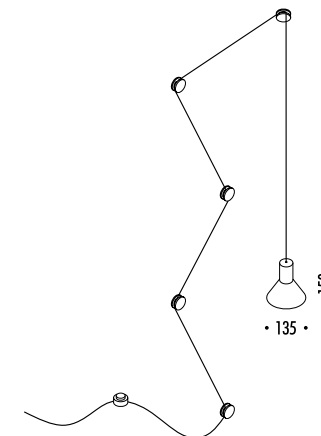

CE IP 20

171303	BIANCO OPACO / MATT WHITE	220-240 V - 50/60 Hz - MAX 15 W LED - E27 ALIMENTAZIONE CON SPINA - CAVO BIANCO 10 m INTERRUTTORE INCLUSO DA CABLARE CINQUE ISOLATORI INCLUSI - LAMPADINA INCLUSA POWER SUPPLY WITH PLUG - WHITE CABLE 10 m INCLUDES SWITCH THAT MUST BE WIRED FIVE CLAMPS INCLUDED - BULB INCLUDED
171304	NERO OPACO / MATT BLACK	220-240 V - 50/60 Hz - MAX 15 W LED - E27 ALIMENTAZIONE CON SPINA - CAVO NERO 10 m INTERRUTTORE INCLUSO DA CABLARE CINQUE ISOLATORI INCLUSI - LAMPADINA INCLUSA POWER SUPPLY WITH PLUG - BLACK CABLE 10 m INCLUDES SWITCH THAT MUST BE WIRED FIVE CLAMPS INCLUDED - BULB INCLUDED
		 COD. 5033073 LED - 9,5 W - 3000K - 760 lm - EFFICIENCY A+

INSTALLAZIONE CON SPINA / POWER SUPPLY WITH PLUG INSTALLATION

INSTALLAZIONE CON ROSONE DA PARETE E SOFFITTO / WALL AND CEILING ROSE INSTALLATION