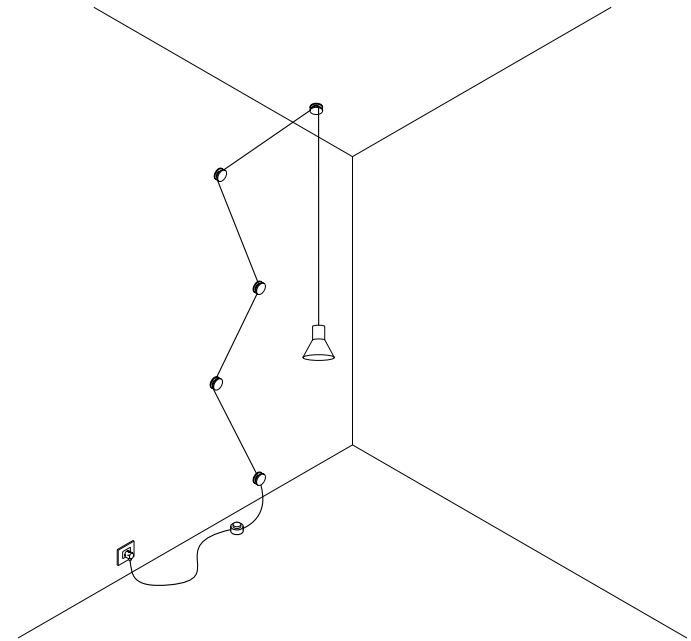

CE IP 20

171303	BIANCO OPACO / MATT WHITE	220-240 V - 50/60 Hz - MAX 15 W LED - E27 ALIMENTAZIONE CON SPINA - CAVO BIANCO 10 m INTERRUTTORE INCLUSO DA CABLARE CINQUE ISOLATORI INCLUSI - LAMPADINA INCLUSA POWER SUPPLY WITH PLUG - WHITE CABLE 10 m INCLUDES SWITCH THAT MUST BE WIRED FIVE CLAMPS INCLUDED - BULB INCLUDED
171304	NERO OPACO / MATT BLACK	220-240 V - 50/60 Hz - MAX 15 W LED - E27 ALIMENTAZIONE CON SPINA - CAVO NERO 10 m INTERRUTTORE INCLUSO DA CABLARE CINQUE ISOLATORI INCLUSI - LAMPADINA INCLUSA POWER SUPPLY WITH PLUG - BLACK CABLE 10 m INCLUDES SWITCH THAT MUST BE WIRED FIVE CLAMPS INCLUDED - BULB INCLUDED
		 COD. 5033073 LED - 9,5 W - 3000K - 760 lm - EFFICIENCY A+

INSTALLAZIONE CON SPINA / POWER SUPPLY WITH PLUG INSTALLATION

INSTALLAZIONE CON ROSONE DA PARETE E SOFFITTO / WALL AND CEILING ROSE INSTALLATION