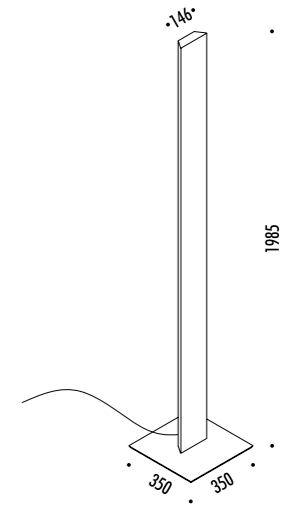

The sizes are expressed in millimeters.

DESIGN OMAR CARRAGLIA - 2005
LAMPADA DA TERRA - METALLO - POLICARBONATO
FLOOR LAMP - METAL - POLYCARBONATE

MOVIE

CE □ IP20

1A2740300.98.06	BIANCO OPACO / MATT WHITE - RGBW	100-240 V - 50/60 Hz - 80 W LED
1A2741300.98.06	INOX NERO SPAZZOLATO / BLACK BRUSHED STAINLESS STEEL - RGBW	2700K - 2832 lm - CRI > 90
		RGBW WIRELESS CONTROL
		CAVO NERO - DIMMER
		BLACK CABLE - DIMMER