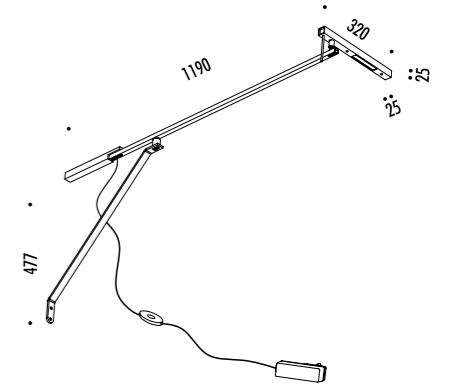

The sizes are expressed in millimeters.

DESIGN DAVIDE GROPPÌ - 2019
LAMPADA DA PARETE - METALLO
WALL LAMP - METAL

MORSETTO P

CE  IP 20

197604	NERO OPACO / MATT BLACK	24 V DC - 13 W LED - 3000K - 823 lm - CRI > 90 CAVO NERO ORIENTABILE - DIMMER DRIVER LED INCLUSO INPUT 100-240 V - 50/60 Hz BLACK CABLE ADJUSTABLE - DIMMER INCLUDES LED DRIVER INPUT 100-240 V - 50/60 Hz