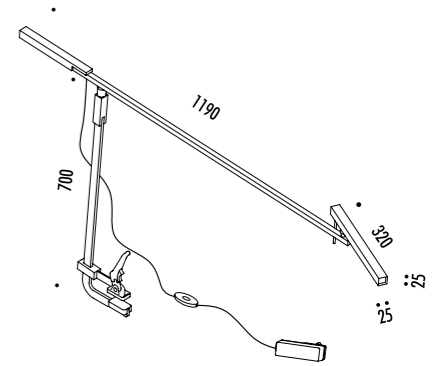

The sizes are expressed in millimeters.

DESIGN DAVIDE GROPPI - 2017
LAMPADA DA TAVOLO - METALLO
TABLE LAMP - METAL

MORSETTO

CE  IP 20

190704	NERO OPACO / MATT BLACK	24 V DC - 13 W LED - 3000K - 823 lm - CRI > 90 CAVO NERO - MORSETTO ROSSO ORIENTABILE - DIMMER DRIVER LED INCLUSO INPUT 100-240 V - 50/60 Hz BLACK CABLE - RED LEVER CLAMP ADJUSTABLE - DIMMER INCLUDES LED DRIVER INPUT 100-240 V - 50/60 Hz