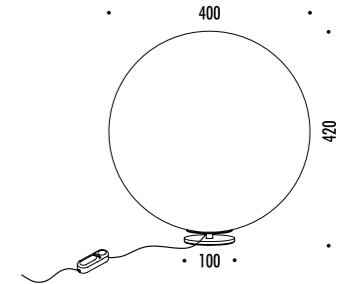

The sizes are expressed in millimeters.

DESIGN DAVIDE GROPPI - 2019
 LAMPADA DA TAVOLO - CARTA GIAPPONESE - METALLO - PE
 TABLE LAMP - JAPANESE PAPER - METAL - PE

MOON T

CE □ IP 20

198000	STANDARD	100-240 V - 50/60 Hz - MAX 60 W - E27 CAVO BIANCO - BASE DORATA - DIMMER - LAMPADINA LED INCLUSA WHITE CABLE - GOLD FINISH BASE - DIMMER - LED BULB INCLUDED
		💡 13 W LED - 2700K - 1521 lm - CRI 90 - DIMMABLE - EFFICIENCY A+