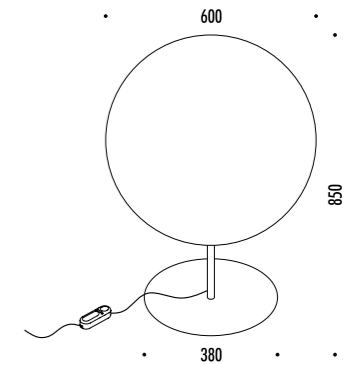

The sizes are expressed in millimeters.

DESIGN DAVIDE GROPPI - 2010
 LAMPADA DA TERRA - CARTA GIAPPONESE - METALLO - PE
 FLOOR LAMP - JAPANESE PAPER - METAL - PE

MOON F

CE IP 20

148200	STANDARD	100-240 V - 50/60 Hz - MAX 105 W - E27 CAVO BIANCO - BASE BIANCA - DIMMER - LAMPADINA LED INCLUSA WHITE CABLE - WHITE BASE - DIMMER - LED BULB INCLUDED
		 13 W LED - 2700K - 1521 lm - CRI 90 - DIMMABLE - EFFICIENCY A+