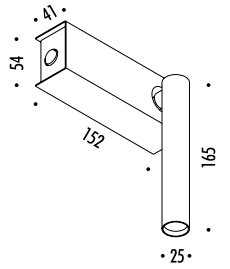

The sizes are expressed in millimeters.

DESIGN OMAR CARRAGLIA - 2015
LAMPADA DA PARETE - METALLO
WALL LAMP - METAL

CE IP 20

MIRA SWITCH

| | | |
|-----------|-----------------------------------|--|
| 182403 | BIANCO OPACO / MATT WHITE - 3000K | 110-240 V - 50/60 Hz - 8 W LED - 352 lm - CRI > 90 ORIENTABILE - NON DIMMERABILE ADJUSTABLE - NOT DIMMABLE |
| 182403-27 | BIANCO OPACO / MATT WHITE - 2700K | |
| 182404 | NERO OPACO / MATT BLACK - 3000K | |
| 182404-27 | NERO OPACO / MATT BLACK - 2700K | |