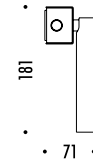

The sizes are expressed in millimeters.

DESIGN OMAR CARRAGLIA - 2015
LAMPADA DA PARETE - METALLO
WALL LAMP - METAL

CE IP 20

MIRA SWITCH

| | | |
|-----------|-----------------------------------|--|
| 182403 | BIANCO OPACO / MATT WHITE - 3000K | 110-240 V - 50/60 Hz - 8 W LED - 352 lm - CRI > 90 ORIENTABILE - NON DIMMERABILE ADJUSTABLE - NOT DIMMABLE |
| 182403-27 | BIANCO OPACO / MATT WHITE - 2700K | |
| 182404 | NERO OPACO / MATT BLACK - 3000K | |
| 182404-27 | NERO OPACO / MATT BLACK - 2700K | |