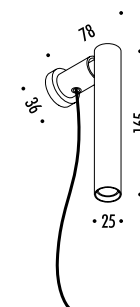

DESIGN OMAR CARRAGLIA - 2015  
LAMPADA DA PARETE - METALLO  
WALL LAMP - METAL  
ENERGY CLASS: A++

CE  IP 20

MIRA MAGNETIC

181603	BIANCO OPACO / MATT WHITE	MAX 500 mA DC - 5,6 W LED - 3000K - 630 lm FISSAGGIO MAGNETICO - CAVO BIANCO 5 m ORIENTABILE DRIVER LED INCLUSO INPUT 100-240 V - 50/60 Hz - NON DIMMERABILE MAGNETIC FIXING - WHITE CABLE 5 m ADJUSTABLE INCLUDES LED DRIVER INPUT 100-240 V - 50/60 Hz - NOT DIMMABLE
181604	NERO OPACO / MATT BLACK	MAX 500 mA DC - 5,6 W LED - 3000K - 630 lm FISSAGGIO MAGNETICO - CAVO NERO 5 m ORIENTABILE DRIVER LED INCLUSO INPUT 100-240 V - 50/60 Hz - NON DIMMERABILE MAGNETIC FIXING - BLACK CABLE 5 m ADJUSTABLE INCLUDES LED DRIVER INPUT 100-240 V - 50/60 Hz - NOT DIMMABLE