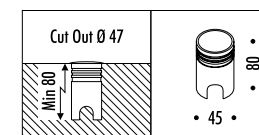

• 50 •

|        |          |   |
|--------|----------|---|
| 159600 | STANDARD | MAX 700 mA DC - 2,4 W LED - 3000K - 180 lm<br>KIT INSTALLAZIONE OPZIONALE NON INCLUSO<br>DIMENSIONI TAGLIO Ø 47 mm<br>SPAZIO MINIMO PER INCASSO 80 mm<br>DRIVER LED NON INCLUSO<br>OPTIONAL INSTALLATION KIT NOT INCLUDED<br>CUT-OUT Ø 47 mm<br>MINIMUM SPACE FOR MOUNTING 80 mm<br>LED DRIVER NOT INCLUDED |
|--------|----------|---|