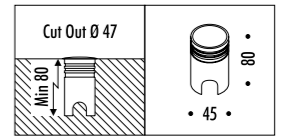

The sizes are expressed in millimeters.

DESIGN 2011
LAMPADA DA ESTERNO - METALLO - VETRO
OUTDOOR LAMP - METAL - GLASS

MINI OUT

CE  IP 67

1A08200	STANDARD	24 V DC - 4,2 W LED - 3000K - 282 lm - CRI > 90 KIT INSTALLAZIONE OPZIONALE NON INCLUSO DIMENSIONI TAGLIO Ø 47 mm SPAZIO MINIMO PER INCASSO 80 mm DRIVER LED NON INCLUSO OPTIONAL INSTALLATION KIT NOT INCLUDED CUT-OUT Ø 47 mm MINIMUM SPACE FOR MOUNTING 80 mm LED DRIVER NOT INCLUDED
---------	----------	--