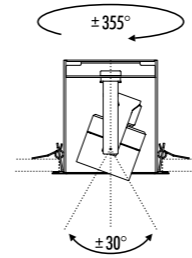

The sizes are expressed in millimeters.

DESIGN 2016  
LAMPADA DA INCASSO DA SOFFITTO - METALLO  
RECESSED CEILING LAMP - METAL

MINI BIT 51

CE IP20 1.0 m

1A0670300.00.00	BIANCO OPACO / MATT WHITE - ON/OFF	100-240 V - 50/60 Hz - MAX 10 W LED - GU10 DIMENSIONI TAGLIO CARTONGESSO 115 x 105 mm SPAZIO MINIMO PER INCASSO 130 mm ORIENTABILE - LAMPADINA NON INCLUSA ACCESSORI OPZIONALI LAMPADINA NON INCLUSI PLASTERBOARD CUT-OUT 115 x 105 mm MINIMUM SPACE FOR MOUNTING 130 mm ADJUSTABLE - BULB NOT INCLUDED OPTIONAL BULB ACCESSORIES NOT INCLUDED
1A0673400.00.00	BIANCO - NERO OPACO BICOLORE / MATT WHITE - BLACK BICOLOUR - ON/OFF	

CODE	SOCKET	TENSION	WATTAGE	BEAM ANGLE (°)	TEMPERATURE (K)	SOURCE LUMENS	BULB EFFICIENCY	CRI (Ra)	DIMMABLE	PRODUCT REFERENCE
------	--------	---------	---------	----------------	-----------------	---------------	-----------------	----------	----------	-------------------