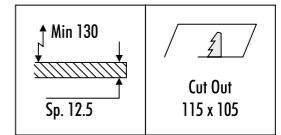

The sizes are expressed in millimeters.

DESIGN 2016  
LAMPADA DA INCASSO DA SOFFITTO - METALLO  
RECESSED CEILING LAMP - METAL

MINI BIT 51

CE IP20 1.0 m

1A0670300.00.00	BIANCO OPACO / MATT WHITE - ON/OFF	100-240 V - 50/60 Hz - MAX 10 W LED - GU10 DIMENSIONI TAGLIO CARTONGESSO 115 x 105 mm SPAZIO MINIMO PER INCASSO 130 mm ORIENTABILE - LAMPADINA NON INCLUSA ACCESSORI OPZIONALI LAMPADINA NON INCLUSI PLASTERBOARD CUT-OUT 115 x 105 mm MINIMUM SPACE FOR MOUNTING 130 mm ADJUSTABLE - BULB NOT INCLUDED OPTIONAL BULB ACCESSORIES NOT INCLUDED
1A0673400.00.00	BIANCO - NERO OPACO BICOLORE / MATT WHITE - BLACK BICOLOUR - ON/OFF	

CODE	SOCKET	TENSION	WATTAGE	BEAM ANGLE (°)	TEMPERATURE (K)	SOURCE LUMENS	BULB EFFICIENCY	CRI (Ra)	DIMMABLE	PRODUCT REFERENCE
------	--------	---------	---------	----------------	-----------------	---------------	-----------------	----------	----------	-------------------