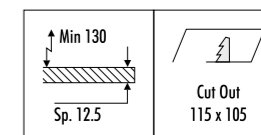

The sizes are expressed in millimeters.

DESIGN 2016
LAMPADA DA INCASSO DA SOFFITTO - METALLO
RECESSED CEILING LAMP - METAL

MINI BIT

CE  IP 20

196303	BIANCO OPACO / MATT WHITE - 3000K	MAX 400 mA DC - 12 W LED - 589 lm - CRI > 95
196303-27	BIANCO OPACO / MATT WHITE - 2700K	DIMENSIONI TAGLIO CARTONGESSO 115 x 105 mm
196334	BIANCO - NERO OPACO BICOLORE / MATT WHITE - BLACK BICOLOURE - 3000K	SPAZIO MINIMO PER INCASSO 130 mm
196334-27	BIANCO - NERO OPACO BICOLORE / MATT WHITE - BLACK BICOLOURE - 2700K	ORIENTABILE - DRIVER LED INCLUSO INPUT 110-240 V - 50/60 Hz - DIMMERABILE PUSH - 1-10 V
		ACCESSORI OPZIONALI MODULO LED NON INCLUSI
		PLASTERBOARD CUT-OUT 115 x 105 mm
		MINIMUM SPACE FOR MOUNTING 130 mm
		ADJUSTABLE - INCLUDES LED DRIVER INPUT 110-240 V - 50/60 Hz - PUSH - 1-10 V DIMMABLE
		OPTIONAL LED MODULE ACCESSORIES NOT INCLUDED
191003	BIANCO OPACO / MATT WHITE - 3000K	MAX 400 mA DC - 12 W LED - 589 lm - CRI > 95
191003-27	BIANCO OPACO / MATT WHITE - 2700K	DIMENSIONI TAGLIO CARTONGESSO 115 x 105 mm
191034	BIANCO - NERO OPACO BICOLORE / MATT WHITE - BLACK BICOLOURE - 3000K	SPAZIO MINIMO PER INCASSO 130 mm
191034-27	BIANCO - NERO OPACO BICOLORE / MATT WHITE - BLACK BICOLOURE - 2700K	ORIENTABILE - DRIVER LED INCLUSO INPUT 110-240 V - 50/60 Hz - DIMMERABILE DALI
		ACCESSORI OPZIONALI MODULO LED NON INCLUSI
		PLASTERBOARD CUT-OUT 115 x 105 mm
		MINIMUM SPACE FOR MOUNTING 130 mm
		ADJUSTABLE - INCLUDES LED DRIVER INPUT 110-240 V - 50/60 Hz - DALI DIMMABLE
		OPTIONAL LED MODULE ACCESSORIES NOT INCLUDED

CE IP 20    1.0 m

1A06703	BIANCO OPACO / MATT WHITE	100-240 V - 50/60 Hz - MAX 10 W LED - GU10
1A06734	BIANCO - NERO OPACO BICOLORE / MATT WHITE - BLACK BICOLOUR	DIMENSIONI TAGLIO CARTONGESSO 115 x 105 mm
		SPAZIO MINIMO PER INCASSO 130 mm
		ORIENTABILE - LAMPADINA NON INCLUSA
		ACCESSORI OPZIONALI LAMPADINA NON INCLUSI
		PLASTERBOARD CUT-OUT 115 x 105 mm
		MINIMUM SPACE FOR MOUNTING 130 mm
		ADJUSTABLE - BULB NOT INCLUDED
		OPTIONAL BULB ACCESSORIES NOT INCLUDED