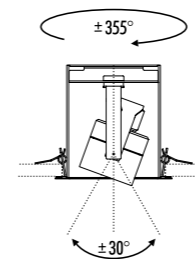

The sizes are expressed in millimeters.

DESIGN 2016
LAMPADA DA INCASSO DA SOFFITTO - METALLO
RECESSED CEILING LAMP - METAL

MINI BIT

CE  IP 20

196303	BIANCO OPACO / MATT WHITE - 3000K	MAX 400 mA DC - 12 W LED - 589 lm - CRI > 95
196303-27	BIANCO OPACO / MATT WHITE - 2700K	DIMENSIONI TAGLIO CARTONGESSO 115 x 105 mm
196334	BIANCO - NERO OPACO BICOLORE / MATT WHITE - BLACK BICOLOURE - 3000K	SPAZIO MINIMO PER INCASSO 130 mm
196334-27	BIANCO - NERO OPACO BICOLORE / MATT WHITE - BLACK BICOLOURE - 2700K	ORIENTABILE - DRIVER LED INCLUSO INPUT 110-240 V - 50/60 Hz - DIMMERABILE PUSH - 1-10 V
		ACCESSORI OPZIONALI MODULO LED NON INCLUSI
		PLASTERBOARD CUT-OUT 115 x 105 mm
		MINIMUM SPACE FOR MOUNTING 130 mm
		ADJUSTABLE - INCLUDES LED DRIVER INPUT 110-240 V - 50/60 Hz - PUSH - 1-10 V DIMMABLE
		OPTIONAL LED MODULE ACCESSORIES NOT INCLUDED
191003	BIANCO OPACO / MATT WHITE - 3000K	MAX 400 mA DC - 12 W LED - 589 lm - CRI > 95
191003-27	BIANCO OPACO / MATT WHITE - 2700K	DIMENSIONI TAGLIO CARTONGESSO 115 x 105 mm
191034	BIANCO - NERO OPACO BICOLORE / MATT WHITE - BLACK BICOLOURE - 3000K	SPAZIO MINIMO PER INCASSO 130 mm
191034-27	BIANCO - NERO OPACO BICOLORE / MATT WHITE - BLACK BICOLOURE - 2700K	ORIENTABILE - DRIVER LED INCLUSO INPUT 110-240 V - 50/60 Hz - DIMMERABILE DALI
		ACCESSORI OPZIONALI MODULO LED NON INCLUSI
		PLASTERBOARD CUT-OUT 115 x 105 mm
		MINIMUM SPACE FOR MOUNTING 130 mm
		ADJUSTABLE - INCLUDES LED DRIVER INPUT 110-240 V - 50/60 Hz - DALI DIMMABLE
		OPTIONAL LED MODULE ACCESSORIES NOT INCLUDED

CE IP 20    1.0 m

1A06703	BIANCO OPACO / MATT WHITE	100-240 V - 50/60 Hz - MAX 10 W LED - GU10
1A06734	BIANCO - NERO OPACO BICOLORE / MATT WHITE - BLACK BICOLOUR	DIMENSIONI TAGLIO CARTONGESSO 115 x 105 mm
		SPAZIO MINIMO PER INCASSO 130 mm
		ORIENTABILE - LAMPADINA NON INCLUSA
		ACCESSORI OPZIONALI LAMPADINA NON INCLUSI
		PLASTERBOARD CUT-OUT 115 x 105 mm
		MINIMUM SPACE FOR MOUNTING 130 mm
		ADJUSTABLE - BULB NOT INCLUDED
		OPTIONAL BULB ACCESSORIES NOT INCLUDED