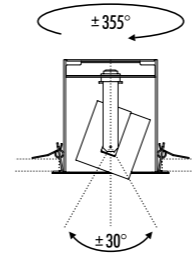

The sizes are expressed in millimeters.

DESIGN 2016
LAMPADA DA INCASSO DA SOFFITTO - METALLO
RECESSED CEILING LAMP - METAL

MINI BIT

CE  IP 20

196303	BIANCO OPACO / MATT WHITE - 3000K	MAX 400 mA DC - 12 W LED - 589 lm - CRI > 95
196303-27	BIANCO OPACO / MATT WHITE - 2700K	DIMENSIONI TAGLIO CARTONGESSO 115 x 105 mm
196334	BIANCO - NERO OPACO BICOLORE / MATT WHITE - BLACK BICOLOURE - 3000K	SPAZIO MINIMO PER INCASSO 130 mm
196334-27	BIANCO - NERO OPACO BICOLORE / MATT WHITE - BLACK BICOLOURE - 2700K	ORIENTABILE - DRIVER LED INCLUSO INPUT 110-240 V - 50/60 Hz - DIMMERABILE PUSH - 1-10 V
		ACCESSORI OPZIONALI MODULO LED NON INCLUSI
		PLASTERBOARD CUT-OUT 115 x 105 mm
		MINIMUM SPACE FOR MOUNTING 130 mm
		ADJUSTABLE - INCLUDES LED DRIVER INPUT 110-240 V - 50/60 Hz - PUSH - 1-10 V DIMMABLE
		OPTIONAL LED MODULE ACCESSORIES NOT INCLUDED
191003	BIANCO OPACO / MATT WHITE - 3000K	MAX 400 mA DC - 12 W LED - 589 lm - CRI > 95
191003-27	BIANCO OPACO / MATT WHITE - 2700K	DIMENSIONI TAGLIO CARTONGESSO 115 x 105 mm
191034	BIANCO - NERO OPACO BICOLORE / MATT WHITE - BLACK BICOLOURE - 3000K	SPAZIO MINIMO PER INCASSO 130 mm
191034-27	BIANCO - NERO OPACO BICOLORE / MATT WHITE - BLACK BICOLOURE - 2700K	ORIENTABILE - DRIVER LED INCLUSO INPUT 110-240 V - 50/60 Hz - DIMMERABILE DALI
		ACCESSORI OPZIONALI MODULO LED NON INCLUSI
		PLASTERBOARD CUT-OUT 115 x 105 mm
		MINIMUM SPACE FOR MOUNTING 130 mm
		ADJUSTABLE - INCLUDES LED DRIVER INPUT 110-240 V - 50/60 Hz - DALI DIMMABLE
		OPTIONAL LED MODULE ACCESSORIES NOT INCLUDED

CE IP 20    1.0 m

1A06703	BIANCO OPACO / MATT WHITE	100-240 V - 50/60 Hz - MAX 10 W LED - GU10
1A06734	BIANCO - NERO OPACO BICOLORE / MATT WHITE - BLACK BICOLOUR	DIMENSIONI TAGLIO CARTONGESSO 115 x 105 mm
		SPAZIO MINIMO PER INCASSO 130 mm
		ORIENTABILE - LAMPADINA NON INCLUSA
		ACCESSORI OPZIONALI LAMPADINA NON INCLUSI
		PLASTERBOARD CUT-OUT 115 x 105 mm
		MINIMUM SPACE FOR MOUNTING 130 mm
		ADJUSTABLE - BULB NOT INCLUDED
		OPTIONAL BULB ACCESSORIES NOT INCLUDED