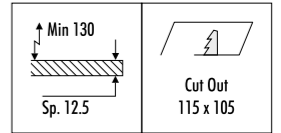

The sizes are expressed in millimeters.

DESIGN 2016
LAMPADA DA INCASSO DA SOFFITTO - METALLO
RECESSED CEILING LAMP - METAL

MINI BIT

CE  IP 20

196303	BIANCO OPACO / MATT WHITE - 3000K	MAX 400 mA DC - 12 W LED - 589 lm - CRI > 95
196303-27	BIANCO OPACO / MATT WHITE - 2700K	DIMENSIONI TAGLIO CARTONGESSO 115 x 105 mm
196334	BIANCO - NERO OPACO BICOLORE / MATT WHITE - BLACK BICOLOURE - 3000K	SPAZIO MINIMO PER INCASSO 130 mm
196334-27	BIANCO - NERO OPACO BICOLORE / MATT WHITE - BLACK BICOLOURE - 2700K	ORIENTABILE - DRIVER LED INCLUSO INPUT 110-240 V - 50/60 Hz - DIMMERABILE PUSH - 1-10 V
		ACCESSORI OPZIONALI MODULO LED NON INCLUSI
		PLASTERBOARD CUT-OUT 115 x 105 mm
		MINIMUM SPACE FOR MOUNTING 130 mm
		ADJUSTABLE - INCLUDES LED DRIVER INPUT 110-240 V - 50/60 Hz - PUSH - 1-10 V DIMMABLE
		OPTIONAL LED MODULE ACCESSORIES NOT INCLUDED
191003	BIANCO OPACO / MATT WHITE - 3000K	MAX 400 mA DC - 12 W LED - 589 lm - CRI > 95
191003-27	BIANCO OPACO / MATT WHITE - 2700K	DIMENSIONI TAGLIO CARTONGESSO 115 x 105 mm
191034	BIANCO - NERO OPACO BICOLORE / MATT WHITE - BLACK BICOLOURE - 3000K	SPAZIO MINIMO PER INCASSO 130 mm
191034-27	BIANCO - NERO OPACO BICOLORE / MATT WHITE - BLACK BICOLOURE - 2700K	ORIENTABILE - DRIVER LED INCLUSO INPUT 110-240 V - 50/60 Hz - DIMMERABILE DALI
		ACCESSORI OPZIONALI MODULO LED NON INCLUSI
		PLASTERBOARD CUT-OUT 115 x 105 mm
		MINIMUM SPACE FOR MOUNTING 130 mm
		ADJUSTABLE - INCLUDES LED DRIVER INPUT 110-240 V - 50/60 Hz - DALI DIMMABLE
		OPTIONAL LED MODULE ACCESSORIES NOT INCLUDED

CE IP 20    1.0 m

1A06703	BIANCO OPACO / MATT WHITE	100-240 V - 50/60 Hz - MAX 10 W LED - GU10
1A06734	BIANCO - NERO OPACO BICOLORE / MATT WHITE - BLACK BICOLOUR	DIMENSIONI TAGLIO CARTONGESSO 115 x 105 mm
		SPAZIO MINIMO PER INCASSO 130 mm
		ORIENTABILE - LAMPADINA NON INCLUSA
		ACCESSORI OPZIONALI LAMPADINA NON INCLUSI
		PLASTERBOARD CUT-OUT 115 x 105 mm
		MINIMUM SPACE FOR MOUNTING 130 mm
		ADJUSTABLE - BULB NOT INCLUDED
		OPTIONAL BULB ACCESSORIES NOT INCLUDED