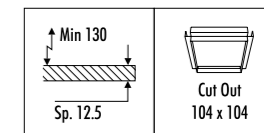

The sizes are expressed in millimeters.

DESIGN 2016
LAMPADA DA INCASSO DA SOFFITTO - METALLO
RECESSED CEILING LAMP - METAL

MINI

CE  IP 20

196203	BIANCO OPACO / MATT WHITE - 3000K	MAX 400 mA DC - 12 W LED - 589 lm - CRI > 95 KIT INSTALLAZIONE OBBLIGATORIO NON INCLUSO
196203-27	BIANCO OPACO / MATT WHITE - 2700K	ORIENTABILE - ACCESSORI OPZIONALI MODULO LED
196204	NERO OPACO / MATT BLACK - 3000K	DRIVER LED INCLUSO INPUT 100-240 V - 50/60 Hz - DIMMERABILE PUSH - 1-10 V
196204-27	NERO OPACO / MATT BLACK - 2700K	COMPULSORY INSTALLATION KIT NOT INCLUDED ADJUSTABLE - OPTIONAL LED MODULE ACCESSORIES INCLUDES LED DRIVER INPUT 110-240 V - 50/60 Hz - PUSH - 1-10 V DIMMABLE
190903	BIANCO OPACO / MATT WHITE - 3000K	MAX 400 mA DC - 12 W LED - 589 lm - CRI > 95 KIT INSTALLAZIONE OBBLIGATORIO NON INCLUSO
190903-27	BIANCO OPACO / MATT WHITE - 2700K	ORIENTABILE - ACCESSORI OPZIONALI MODULO LED
190904	NERO OPACO / MATT BLACK - 3000K	DRIVER LED INCLUSO INPUT 110-240 V - 50/60 Hz - DIMMERABILE DALI
190904-27	NERO OPACO / MATT BLACK - 2700K	COMPULSORY INSTALLATION KIT NOT INCLUDED ADJUSTABLE - OPTIONAL LED MODULE ACCESSORIES INCLUDES LED DRIVER INPUT 110-240 V - 50/60 Hz - DALI DIMMABLE

KIT INSTALLAZIONE OBBLIGATORI / COMPULSORY INSTALLATION KITS

184203	BIANCO OPACO / MATT WHITE	CORNICE PER CARTONGESSO 12,5 mm
184204	NERO OPACO / MATT BLACK	DIMENSIONI TAGLIO CARTONGESSO 104 x 104 mm
		SPAZIO MINIMO PER INCASSO 130 mm
		PLASTERBOARD FRAME 12,5 mm
		PLASTERBOARD CUT-OUT 104 x 104 mm
		MINIMUM SPACE FOR MOUNTING 130 mm

CE IP 20    1.0 m 

1A06603	BIANCO OPACO / MATT WHITE	100-240 V - 50/60 Hz - MAX 10 W LED - GU10 KIT INSTALLAZIONE OBBLIGATORIO NON INCLUSO ORIENTABILE LAMPADINA NON INCLUSA COMPULSORY INSTALLATION KIT NOT INCLUDED ADJUSTABLE BULB NOT INCLUDED
1A06604	NERO OPACO / MATT BLACK	