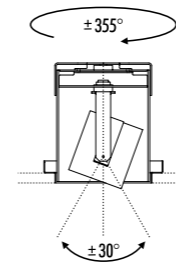

The sizes are expressed in millimeters.

DESIGN 2016
LAMPADA DA INCASSO DA SOFFITTO - METALLO
RECESSED CEILING LAMP - METAL

MINI

CE  IP 20

196203	BIANCO OPACO / MATT WHITE - 3000K	MAX 400 mA DC - 12 W LED - 589 lm - CRI > 95 KIT INSTALLAZIONE OBBLIGATORIO NON INCLUSO
196203-27	BIANCO OPACO / MATT WHITE - 2700K	ORIENTABILE - ACCESSORI OPZIONALI MODULO LED
196204	NERO OPACO / MATT BLACK - 3000K	DRIVER LED INCLUSO INPUT 100-240 V - 50/60 Hz - DIMMERABILE PUSH - 1-10 V
196204-27	NERO OPACO / MATT BLACK - 2700K	COMPULSORY INSTALLATION KIT NOT INCLUDED ADJUSTABLE - OPTIONAL LED MODULE ACCESSORIES INCLUDES LED DRIVER INPUT 110-240 V - 50/60 Hz - PUSH - 1-10 V DIMMABLE
190903	BIANCO OPACO / MATT WHITE - 3000K	MAX 400 mA DC - 12 W LED - 589 lm - CRI > 95 KIT INSTALLAZIONE OBBLIGATORIO NON INCLUSO
190903-27	BIANCO OPACO / MATT WHITE - 2700K	ORIENTABILE - ACCESSORI OPZIONALI MODULO LED
190904	NERO OPACO / MATT BLACK - 3000K	DRIVER LED INCLUSO INPUT 110-240 V - 50/60 Hz - DIMMERABILE DALI
190904-27	NERO OPACO / MATT BLACK - 2700K	COMPULSORY INSTALLATION KIT NOT INCLUDED ADJUSTABLE - OPTIONAL LED MODULE ACCESSORIES INCLUDES LED DRIVER INPUT 110-240 V - 50/60 Hz - DALI DIMMABLE

KIT INSTALLAZIONE OBBLIGATORI / COMPULSORY INSTALLATION KITS

184203	BIANCO OPACO / MATT WHITE	CORNICE PER CARTONGESSO 12,5 mm
184204	NERO OPACO / MATT BLACK	DIMENSIONI TAGLIO CARTONGESSO 104 x 104 mm
		SPAZIO MINIMO PER INCASSO 130 mm
		PLASTERBOARD FRAME 12,5 mm
		PLASTERBOARD CUT-OUT 104 x 104 mm
		MINIMUM SPACE FOR MOUNTING 130 mm