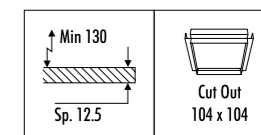

The sizes are expressed in millimeters.

DESIGN 2016
LAMPADA DA INCASSO DA SOFFITTO - METALLO
RECESSED CEILING LAMP - METAL

MINI

CE  IP 20

196203	BIANCO OPACO / MATT WHITE - 3000K	MAX 400 mA DC - 12 W LED - 589 lm - CRI > 95 KIT INSTALLAZIONE OBBLIGATORIO NON INCLUSO
196203-27	BIANCO OPACO / MATT WHITE - 2700K	ORIENTABILE - ACCESSORI OPZIONALI MODULO LED
196204	NERO OPACO / MATT BLACK - 3000K	DRIVER LED INCLUSO INPUT 100-240 V - 50/60 Hz - DIMMERABILE PUSH - 1-10 V
196204-27	NERO OPACO / MATT BLACK - 2700K	COMPULSORY INSTALLATION KIT NOT INCLUDED ADJUSTABLE - OPTIONAL LED MODULE ACCESSORIES INCLUDES LED DRIVER INPUT 110-240 V - 50/60 Hz - PUSH - 1-10 V DIMMABLE
190903	BIANCO OPACO / MATT WHITE - 3000K	MAX 400 mA DC - 12 W LED - 589 lm - CRI > 95 KIT INSTALLAZIONE OBBLIGATORIO NON INCLUSO
190903-27	BIANCO OPACO / MATT WHITE - 2700K	ORIENTABILE - ACCESSORI OPZIONALI MODULO LED
190904	NERO OPACO / MATT BLACK - 3000K	DRIVER LED INCLUSO INPUT 110-240 V - 50/60 Hz - DIMMERABILE DALI
190904-27	NERO OPACO / MATT BLACK - 2700K	COMPULSORY INSTALLATION KIT NOT INCLUDED ADJUSTABLE - OPTIONAL LED MODULE ACCESSORIES INCLUDES LED DRIVER INPUT 110-240 V - 50/60 Hz - DALI DIMMABLE

KIT INSTALLAZIONE OBBLIGATORI / COMPULSORY INSTALLATION KITS

184203	BIANCO OPACO / MATT WHITE	CORNICE PER CARTONGESSO 12,5 mm
184204	NERO OPACO / MATT BLACK	DIMENSIONI TAGLIO CARTONGESSO 104 x 104 mm
		SPAZIO MINIMO PER INCASSO 130 mm
		PLASTERBOARD FRAME 12,5 mm
		PLASTERBOARD CUT-OUT 104 x 104 mm
		MINIMUM SPACE FOR MOUNTING 130 mm

CE IP 20    1.0 m 

1A06603	BIANCO OPACO / MATT WHITE	100-240 V - 50/60 Hz - MAX 10 W LED - GU10 KIT INSTALLAZIONE OBBLIGATORIO NON INCLUSO ORIENTABILE LAMPADINA NON INCLUSA COMPULSORY INSTALLATION KIT NOT INCLUDED ADJUSTABLE BULB NOT INCLUDED
1A06604	NERO OPACO / MATT BLACK	