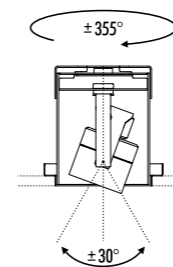

CE IP 20 1.0 m

1A06603	BIANCO OPACO / MATT WHITE	100-240 V - 50/60 Hz - MAX 10 W LED - GU10 KIT INSTALLAZIONE OBBLIGATORIO NON INCLUSO ORIENTABILE LAMPADINA NON INCLUSA COMPULSORY INSTALLATION KIT NOT INCLUDED ADJUSTABLE BULB NOT INCLUDED
1A06604	NERO OPACO / MATT BLACK	

KIT INSTALLAZIONE OBBLIGATORI / COMPULSORY INSTALLATION KITS

184203	BIANCO OPACO / MATT WHITE	CORNICE PER CARTONGESSO 12,5 mm DIMENSIONI TAGLIO CARTONGESSO 104 x 104 mm SPAZIO MINIMO PER INCASSO 130 mm ORIENTABILE PLASTERBOARD FRAME 12,5 mm PLASTERBOARD CUT-OUT 104 x 104 mm MINIMUM SPACE FOR MOUNTING 130 mm ADJUSTABLE
184204	NERO OPACO / MATT BLACK