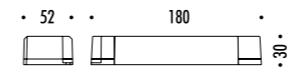

KIT DI ALIMENTAZIONE REMOTO / REMOTE POWER SUPPLY KIT

DRIVER DIMENSION