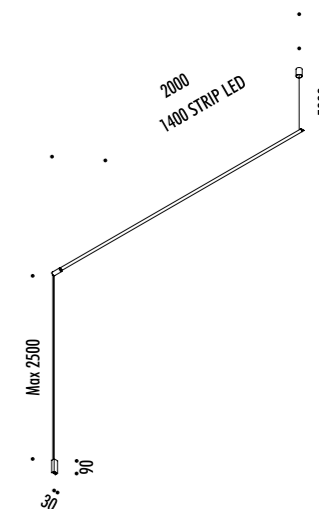

The sizes are expressed in millimeters.

DESIGN DAVIDE GROPPI - 2018
LAMPADA DA PARETE - METACRILATO - METALLO
WALL LAMP - METHACRYLATE - METAL

MERIDIANA

CE IP 20

CEILING ROSE

1A06804	NERO OPACO / MATT BLACK - 3000K	MERIDIANA - REMOTE KIT 24 V DC - 40 W LED - 1623 lm - CRI > 90
1A06804-27	NERO OPACO / MATT BLACK - 2700K	ROSONE BIANCO - KIT DI ALIMENTAZIONE OBBLIGATORIO INCLUSO DRIVER LED INCLUSO INPUT 220-240 V - 50/60 Hz - DIMMERABILE DALI - PUSH - 0/1-10 V - TRIAC / IGBT WHITE CEILING ROSE - COMPULSORY POWER SUPPLY KIT INCLUDED INCLUDES LED DRIVER INPUT 220-240 V - 50/60 Hz - DALI - PUSH - 0/1-10 V - TRIAC / IGBT DIMMABLE

1A06904	NERO OPACO / MATT BLACK - 3000K	MERIDIANA - PLUG KIT 24 V DC - 40 W LED - 1623 lm - CRI > 90
1A06904-27	NERO OPACO / MATT BLACK - 2700K	ROSONE BIANCO - KIT DI ALIMENTAZIONE OBBLIGATORIO INCLUSO DRIVER LED INCLUSO INPUT 100-240 V - 50/60 Hz - DIMMERABILE WHITE CEILING ROSE - COMPULSORY POWER SUPPLY KIT INCLUDED INCLUDES LED DRIVER INPUT 100-240 V - 50/60 Hz - DIMMABLE