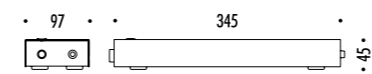

DRIVER DIMENSION

CONTROLLER DIMENSION

KIT DI ALIMENTAZIONE CON SPINA / POWER SUPPLY KIT WITH PLUG

POWER KIT WITH PLUG - DIMENSION

ACCESSORI OPZIONALI / OPTIONAL ACCESSORIES

1A05100	STANDARD	KIT FISSAGGIO PER SOFFITTO INCLINATO / SLOPED CEILING FIXING KIT COMPATIBLE LAMPS: QuiQuoQua - MASAI - FOSBURY - MOON 120 - SPY - BLADE	
1A05200	STANDARD	KIT FISSAGGIO PER ROSONE INCLINATO / SLOPED ROSE FIXING KIT COMPATIBLE LAMPS: MOON 60 - MOON 60 DE - MOON 80	
1A05300	STANDARD	GANCIO PER SOFFITTO INCLINATO / SLOPED CEILING FIXING HOOK COMPATIBLE LAMPS: MERIDIANA - SIMBIOSI - SHANGHAI	
1A03600	STANDARD	KIT DECENTRATORE / DECENTRALIZATION KIT COMPATIBLE LAMPS: LED IS MORE - MISS 1 - MOON 60 - MOON 60 DE - MOON 80 - MOON 120 CATHODE	
1A07703	BIANCO OPACO / MATT WHITE	KIT ROSONE + DECENTRATORE / KIT CEILING ROSE + DECENTRALIZER CAVO BIANCO 3 m INCLUSO / 3 m WHITE CABLE INCLUDED	
1A07704	NERO OPACO / MATT BLACK	KIT ROSONE + DECENTRATORE / KIT CEILING ROSE + DECENTRALIZER CAVO NERO 3 m INCLUSO / 3 m BLACK CABLE INCLUDED	
172703	BIANCO OPACO / MATT WHITE	BLOCCACAVO / CLAMP	
172704	NERO OPACO / MATT BLACK		