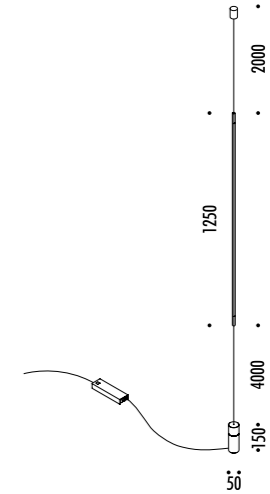

The sizes are expressed in millimeters.

DESIGN MAURIZIO MANCINI - 2015
LAMPADA DA TERRA E SOSPENSIONE - METACRILATO - METALLO
FLOOR AND SUSPENSION LAMP - METHACRYLATE - METAL

MASAI

CE IP 20

CEILING ROSE

DRIVER

180603	BIANCO OPACO / MATT WHITE - 3000K	110-240 V - 50/60 Hz - 15 W LED - 619 lm - CRI > 90 ALIMENTAZIONE CON SPINA - CAVO COASSIALE DIMMER POWER SUPPLY WITH PLUG - COAXIAL CABLE DIMMER
180603-27	BIANCO OPACO / MATT WHITE - 2700K	
180608	OTTONE SPAZZOLATO / BRUSHED BRASS - 3000K	
180608-27	OTTONE SPAZZOLATO / BRUSHED BRASS - 2700K	