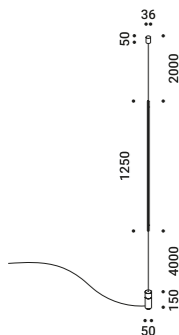

MASAI 2

Remote power supply model
13W
24V DC - 50/60Hz
2700K - 600lm / 3000K - 619lm
CRI >90
Driver not included

CE IP20

Matt White - 2700K	1A2720300.27.20
Matt White - 3000K	1A2720300.30.20
Matt Black - 2700K	1A2720400.27.20
Matt Black - 3000K	1A2720400.30.20
Brushed Brass - 2700K	1A2720800.27.20
Brushed Brass - 3000K	1A2720800.30.20

Compulsory accessories / Accessori obbligatori

Electrical power supply / Alimentazione elettrica

Driver LED				Not included
220-240V(100-127V)	24V/20W(15W)/IP20/PUSH	MASAI 2	1Z0240870.24	

Driver LED				Not included
220-240V(100-127V)	24V/16W(15W)/IP20/DALI	MASAI 2	1Z0241180.24	

The sizes are expressed in millimeters.

Compulsory accessories / Accessori obbligatori

Electrical power supply / Alimentazione elettrica

Driver LED				Not included
220-240V	24V/20W/IP20/TRIAC/IGBT	MASAI 2	1Z0240850.24	

Optional accessories / Accessori opzionali

Installation kit / Kit installazione

Sloped ceiling fixing kit / Kit fissaggio soffitto inclinato			Not included
Nickel plated - 1 Piece			1A0510000.00.00

Recessed fixing kit for 12.5 mm plasterboard / Kit di fissaggio ad incasso per cartongesso 12,5 mm			Not included
Matt White	For suspension cables - 1 Piece - Plasterboard cut-out Ø 44 mm - Minimum space for mounting 70 mm		1X0000300.03.00
Matt Black	For suspension cables - 1 Piece - Plasterboard cut-out Ø 44 mm - Minimum space for mounting 70 mm		1X0000400.03.00

Ceiling fixing kit / Kit di fissaggio a soffitto			Not included
Matt White	For suspension cables - 1 Piece		1X0010300.03.00
Matt Black	For suspension cables - 1 Piece		1X0010400.03.00

Wall back plate / Piastra parete			Not included
Matt White	For mounting on brick masonry walls		1X0050300.01.00

Suspension kit / Kit sospensione

304 Stainless steel suspension cable / Cavo di sospensione in acciaio inox 304			Not included
Lenght 10m			1A1680000.00.00