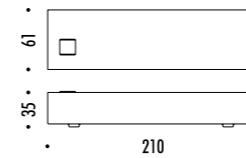

The sizes are expressed in millimeters.

DESIGN MAURIZIO MANCINI - 2015
LAMPADA DA TERRA E SOSPENSIONE - METACRILATO - METALLO
FLOOR AND SUSPENSION LAMP - METHACRYLATE - METAL

MASAI

CE IP 20

CEILING ROSE

DRIVER