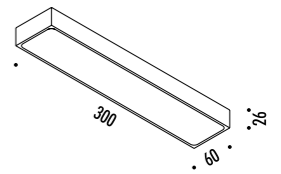

The sizes are expressed in millimeters.

DESIGN OMAR CARRAGLIA - 2014
LAMPADA DA PARETE - METACRILATO - METALLO
WALL LAMP - METHACRYLATE - METAL

LINET

CE IP 20

174903	BIANCO OPACO / MATT WHITE - 3000K	220-240 V - 50/60 Hz - 11,5 W LED - 655 lm - CRI > 80 DIMMERABILE TRIAC / IGBT TRIAC / IGBT DIMMABLE
174903-27	BIANCO OPACO / MATT WHITE - 2700K	
174904	NERO OPACO / MATT BLACK - 3000K	
174904-27	NERO OPACO / MATT BLACK - 2700K	