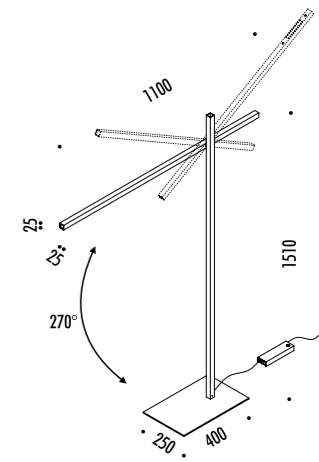

The sizes are expressed in millimeters.

DESIGN FEDERICO DELROSSO - 2017
 LAMPADA DA TERRA - METACRILATO - METALLO
 FLOOR LAMP - METHACRYLATE - METAL

HASHI

CE IP 20

DRIVER

190304	NERO OPACO / MATT BLACK - 3000K	110-240 V - 50/60 Hz - 13 W LED - 823 lm - CRI > 90
190304-27	NERO OPACO / MATT BLACK - 2700K	CAVO NERO - ORIENTABILE - DIMMER BLACK CABLE - ADJUSTABLE - DIMMER
190308	OTTONE SPAZZOLATO / BRUSHED BRASS - 3000K	
190308-27	OTTONE SPAZZOLATO / BRUSHED BRASS - 2700K	