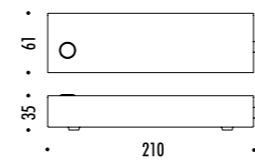

The sizes are expressed in millimeters.

DESIGN FEDERICO DELROSSO - 2017
 LAMPADA DA TERRA - METACRILATO - METALLO
 FLOOR LAMP - METHACRYLATE - METAL

HASHI

CE IP 20

DRIVER

190304	NERO OPACO / MATT BLACK - 3000K	110-240 V - 50/60 Hz - 13 W LED - 823 lm - CRI > 90
190304-27	NERO OPACO / MATT BLACK - 2700K	CAVO NERO - ORIENTABILE - DIMMER BLACK CABLE - ADJUSTABLE - DIMMER
190308	OTTONE SPAZZOLATO / BRUSHED BRASS - 3000K	
190308-27	OTTONE SPAZZOLATO / BRUSHED BRASS - 2700K	