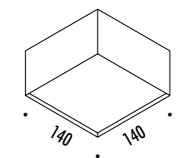

The sizes are expressed in millimeters.

DESIGN ALBERTO ZATTIN - 2000
LAMPADA DA SOFFITTO - METALLO - VETRO
CEILING LAMP - METAL - GLASS

HAKO PL

CE IP 20 0.5m

166203	BIANCO OPACO / MATT WHITE - 3000K	HAKO PL LED 220-240 V - 50/60 Hz - 12 W LED - 869 lm - CRI > 80
166203-27	BIANCO OPACO / MATT WHITE - 2700K	DIMMERABILE TRIAC / IGBT
		TRIAC / IGBT DIMMABLE
106103	BIANCO OPACO / MATT WHITE	HAKO PL ECO LED 100-240 V - 50/60 Hz - MAX 60 W - R7s
		NON DIMMERABILE - LAMPADINA LED INCLUSA
		NOT DIMMABLE - LED BULB INCLUDED
		 7,5 W LED - 3000K - 950 lm - CRI 80 - EFFICIENCY A++