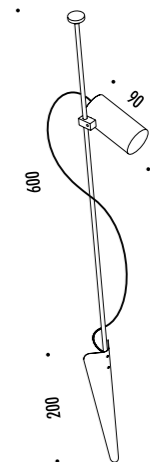

The sizes are expressed in millimeters.

DESIGN DANIELE SPREGA - 2012
LAMPADA DA ESTERNO - METALLO
OUTDOOR LAMP - METAL

GRILLO

CE  IP 67

185604	NERO OPACO / MATT BLACK	24 V DC - 4,2 W LED - 3000K - 282 lm - CRI > 90 ORIENTABILE DRIVER LED NON INCLUSO ADJUSTABLE LED DRIVER NOT INCLUDED

184904	NERO OPACO / MATT BLACK	TESTA LED SUPPLEMENTARE / ADDITIONAL LED HEAD 24 V DC - 4,2 W LED - 3000K - 282 lm - CRI > 90

179900	STANDARD	STELO SUPPLEMENTARE 1 m / ADDITIONAL STEM 1 m