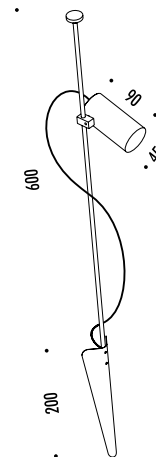

DESIGN DANIELE SPREGA - 2012
 LAMPADA DA ESTERNO - METALLO
 OUTDOOR LAMP - METAL
 ENERGY CLASS: A+

GRILLO

CE  IP 67

| | | |
|--------|-------------------------|--|
| 185604 | NERO OPACO / MATT BLACK | 24 V DC - 4,2 W LED - 3000K - 400 lm ORIENTABILE DRIVER LED NON INCLUSO ADJUSTABLE LED DRIVER NOT INCLUDED |
| | | |
| | | |
| | | |