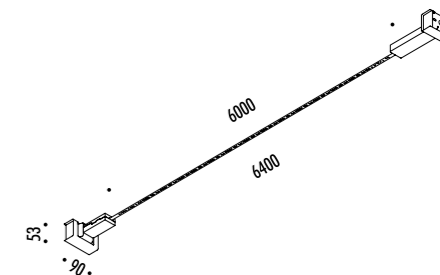

The sizes are expressed in millimeters.

DESIGN DAVIDE GROPPI - 2017
LAMPADA DA PARETE - METALLO
WALL LAMP - METAL

FLASH 6

CE  IP 20

1A06204	NERO OPACO / MATT BLACK - 3000K	FLASH 6 - REMOTE KIT 24 V DC - 60 W LED - 5448 lm - CRI > 90 MODULO LED LUNGHEZZA 6 m SEZIONABILE A PIACERE KIT DI ALIMENTAZIONE OBBLIGATORIO INCLUSO DRIVER LED INCLUSO INPUT 220-240 V - 50/60 Hz - DIMMERABILE DALI - PUSH - 0/1-10 V - TRIAC / IGBT ACCESSORI OPZIONALI NON INCLUSI LED MODULE 6 m LONG - CAN BE CUT INTO ANY DESIRED LENGTH COMPULSORY POWER SUPPLY KIT INCLUDED INCLUDES LED DRIVER INPUT 220-240 V - 50/60 Hz - DALI - PUSH - 0/1-10 V - TRIAC / IGBT DIMMABLE OPTIONAL ACCESSORIES NOT INCLUDED
1A06204-27	NERO OPACO / MATT BLACK - 2700K	