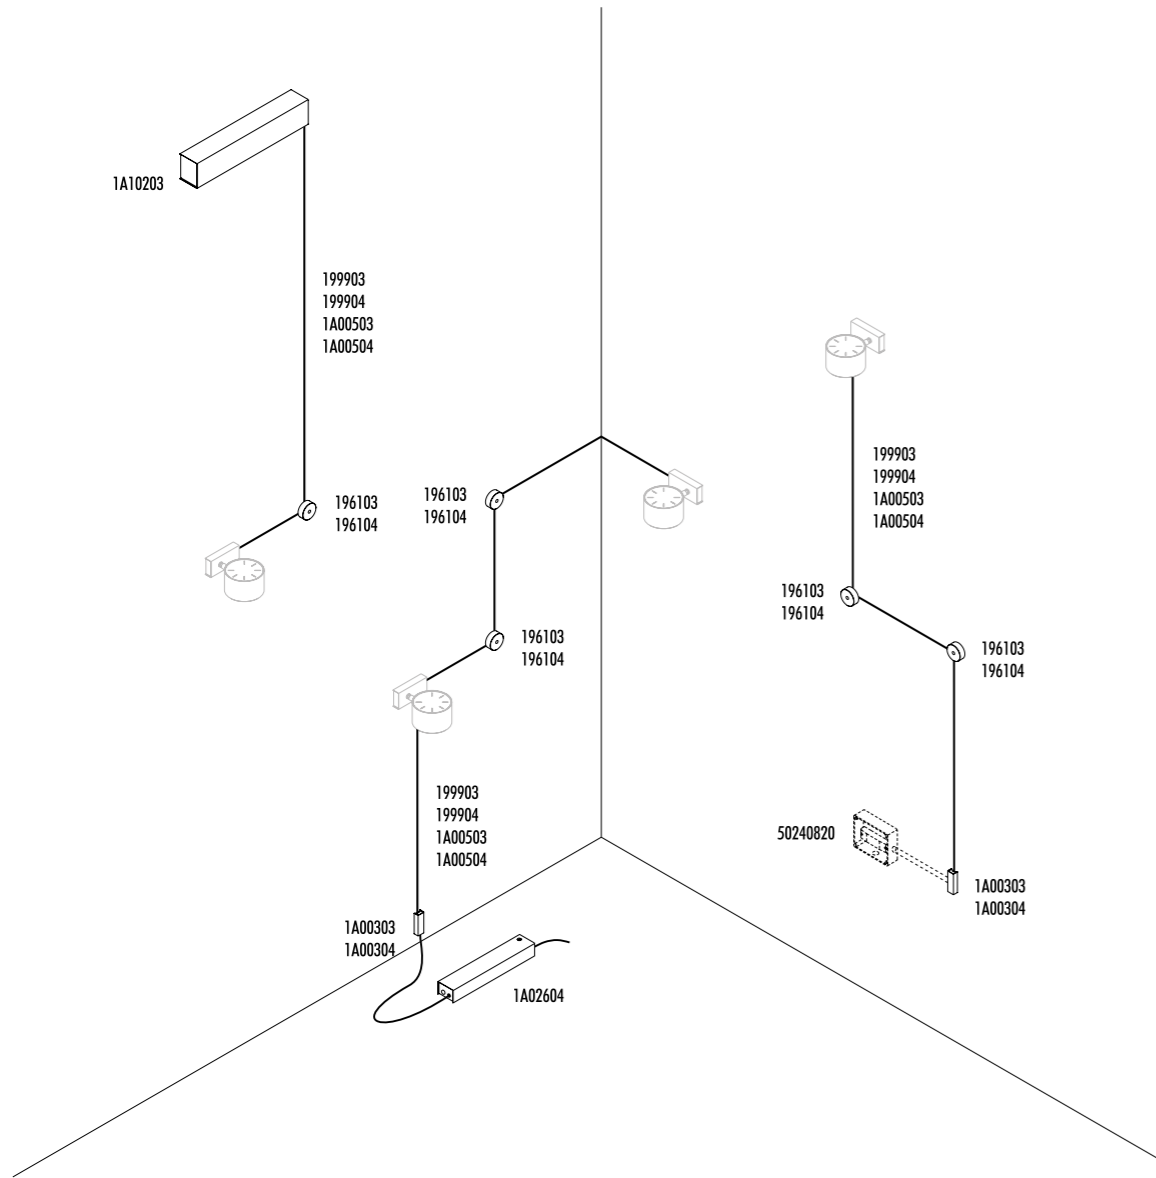

The sizes are expressed in millimeters.

DESIGN DAVIDE GROPPI - 2018
SISTEMA DA PARETE E DA SOFFITTO - METALLO - PVC
WALL AND CEILING SYSTEM - METAL - PVC

ENDLESS

CE IP 20

199903	BIANCO OPACO / MATT WHITE - 5 m	ENDLESS - MAX 150 W - MAX 48 V DC - MAX 4 A	
199904	NERO OPACO / MATT BLACK - 5 m		
1A00503	BIANCO OPACO / MATT WHITE - 10 m		
1A00504	NERO OPACO / MATT BLACK - 10 m		

1A03700	STANDARD	KIT FISSAGGIO PARETI RUVIDE / FIXING ROUGH WALLS - 2,5 m	

196103	BIANCO OPACO / MATT WHITE	BOX MORSETTI CON 2 MORSETTI INCLUSI TERMINALS BOX WITH 2 TERMINALS INCLUDED	
196104	NERO OPACO / MATT BLACK		

1A00303	BIANCO OPACO / MATT WHITE	BASE ALIMENTAZIONE / POWER BASE	
1A00304	NERO OPACO / MATT BLACK		

196900	STANDARD	MORSETTI - 2 PEZZI / TERMINALS - 2 PIECES	

KIT ROSONE DA PARETE E SOFFITTO / WALL AND CEILING ROSE KIT