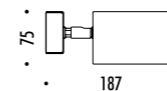

1A10703	BIANCO OPACO / MATT WHITE	48 V DC - MAX 12,6 W LED MAX 7 SPOT SU ENDLESS
1A10704	NERO OPACO / MATT BLACK	KIT DI ALIMENTAZIONE OBBLIGATORIO NON INCLUSO
		MODULO LED NON INCLUSO
		ACCESSORI OPZIONALI MODULO LED NON INCLUSI
		MAX 7 SPOT ON ENDLESS
		COMPULSORY POWER SUPPLY KIT NOT INCLUDED
		LED MODULE NOT INCLUDED
		OPTIONAL LED MODULE ACCESSORIES NOT INCLUDED