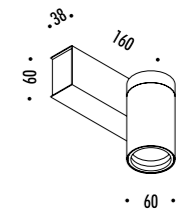

DESIGN DAVIDE GROPPI - 2020
LAMPADA DA PARETE E DA SOFFITTO - METALLO
WALL AND CEILING LAMP - METAL

CE IP 20

DOT ENDLESS IOT