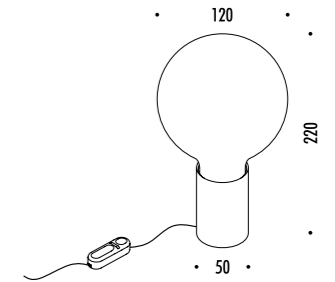

The sizes are expressed in millimeters.

DESIGN DAVIDE GROPPI - 2005
LAMPADA DA TAVOLO - METALLO
TABLE LAMP - METAL

EDISON

CE IP 20 0.5 m

134703	BIANCO OPACO / MATT WHITE	100-240 V - 50/60 Hz - MAX 60 W - E27 GLOBOLUX CAVO BIANCO - DIMMER - LAMPADINA LED INCLUSA WHITE CABLE - DIMMER - LED BULB INCLUDED
		10 W LED - 3000K - 1055 lm - CRI > 80 - DIMMABLE - EFFICIENCY A+