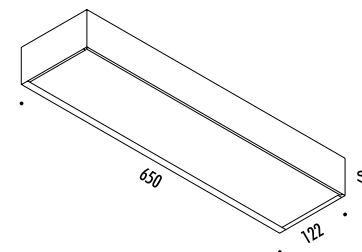

DESIGN 2009
LAMPADA DA PARETE - METALLO - VETRO
WALL LAMP - METAL - GLASS
ENERGY CLASS: A

ECO

CE IP 20

151403	BIANCO OPACO / MATT WHITE	220-240 V - 50/60 Hz - 80 W - 2G11 NON DIMMERABILE - LAMPADINA INCLUSA NOT DIMMABLE - BULB INCLUDED
		 COD. 5004060 FLUORESCENT - 80 W - 3000K - 6500 lm - EFFICIENCY A