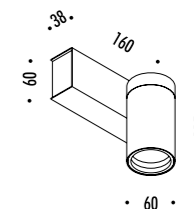

DESIGN DAVIDE GROPPI - 2020
LAMPADA DA PARETE E DA SOFFITTO - METALLO
WALL AND CEILING LAMP - METAL

CE IP 20

DOT ENDLESS IOT