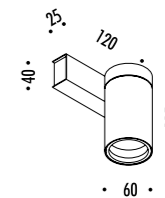

The sizes are expressed in millimeters.

DESIGN DAVIDE GROPPI - 2020  
LAMPADA DA PARETE E DA SOFFITTO - METALLO  
WALL AND CEILING LAMP - METAL

CE  IP 20

DOT ENDLESS

1A03303	BIANCO OPACO / MATT WHITE - 3000K	48 V DC - 13 W LED 3000K - 1038 lm - CRI 97 / 2700K - 983 lm - CRI 97 WITH LENS 1A16400
1A03303-27	BIANCO OPACO / MATT WHITE - 2700K	3000K - 996 lm - CRI 97 / 2700K - 943 lm - CRI 97 WITH LENS 1A16500
1A03304	NERO OPACO / MATT BLACK - 3000K	MAX 7 DOT SU ENDLESS
1A03304-27	NERO OPACO / MATT BLACK - 2700K	KIT DI ALIMENTAZIONE OBBLIGATORIO NON INCLUSO ACCESSORI OBBLIGATORI NON INCLUSI
		MAX 7 DOT ON ENDLESS COMPULSORY POWER SUPPLY KIT NOT INCLUDED COMPULSORY ACCESSORIES NOT INCLUDED

Finally freed, light becomes the artist's brush.

The sizes are expressed in millimeters.

CE IP 20

199903	BIANCO OPACO / MATT WHITE - 5 m	ENDLESS - MAX 150 W - MAX 48 V DC - MAX 4 A	
199904	NERO OPACO / MATT BLACK - 5 m		
1A00503	BIANCO OPACO / MATT WHITE - 10 m		
1A00504	NERO OPACO / MATT BLACK - 10 m		