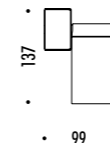

1A14603	BIANCO OPACO / MATT WHITE - 3000K	48 V DC - 14 W LED 3000K - 1038 lm - CRI 97 / 2700K - 983 lm - CRI 97 WITH LENS 1A16400
1A14603-27	BIANCO OPACO / MATT WHITE - 2700K	3000K - 996 lm - CRI 97 / 2700K - 943 lm - CRI 97 WITH LENS 1A16500
1A14604	NERO OPACO / MATT BLACK - 3000K	MAX 7 DOT SU ENDLESS
1A14604-27	NERO OPACO / MATT BLACK - 2700K	DIMMERABILE CON CONTROLLO WIRELESS SOLO TRAMITE APP DEDICATA by DAVIDE GROPPI KIT DI ALIMENTAZIONE OBBLIGATORIO NON INCLUSO ACCESSORI OBBLIGATORI NON INCLUSI
		MAX 7 DOT ON ENDLESS
		DIMMABLE WIRELESS CONTROL ONLY WITH DEDICATED APP by DAVIDE GROPPI COMPULSORY POWER SUPPLY KIT NOT INCLUDED COMPULSORY ACCESSORIES NOT INCLUDED

ACCESSORI OBBLIGATORI / COMPULSORY ACCESSORIES

1A16400	LENS NARROW BEAM	DOT ENDLESS LENS
1A16500	LENS MEDIUM BEAM