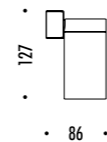

The sizes are expressed in millimeters.

DESIGN DAVIDE GROPPI - 2020  
LAMPADA DA PARETE E DA SOFFITTO - METALLO  
WALL AND CEILING LAMP - METAL

CE  IP 20

DOT ENDLESS

1A03303	BIANCO OPACO / MATT WHITE - 3000K	48 V DC - 13 W LED 3000K - 1038 lm - CRI 97 / 2700K - 983 lm - CRI 97 WITH LENS 1A16400
1A03303-27	BIANCO OPACO / MATT WHITE - 2700K	3000K - 996 lm - CRI 97 / 2700K - 943 lm - CRI 97 WITH LENS 1A16500
1A03304	NERO OPACO / MATT BLACK - 3000K	MAX 7 DOT SU ENDLESS
1A03304-27	NERO OPACO / MATT BLACK - 2700K	KIT DI ALIMENTAZIONE OBBLIGATORIO NON INCLUSO ACCESSORI OBBLIGATORI NON INCLUSI
		MAX 7 DOT ON ENDLESS COMPULSORY POWER SUPPLY KIT NOT INCLUDED COMPULSORY ACCESSORIES NOT INCLUDED