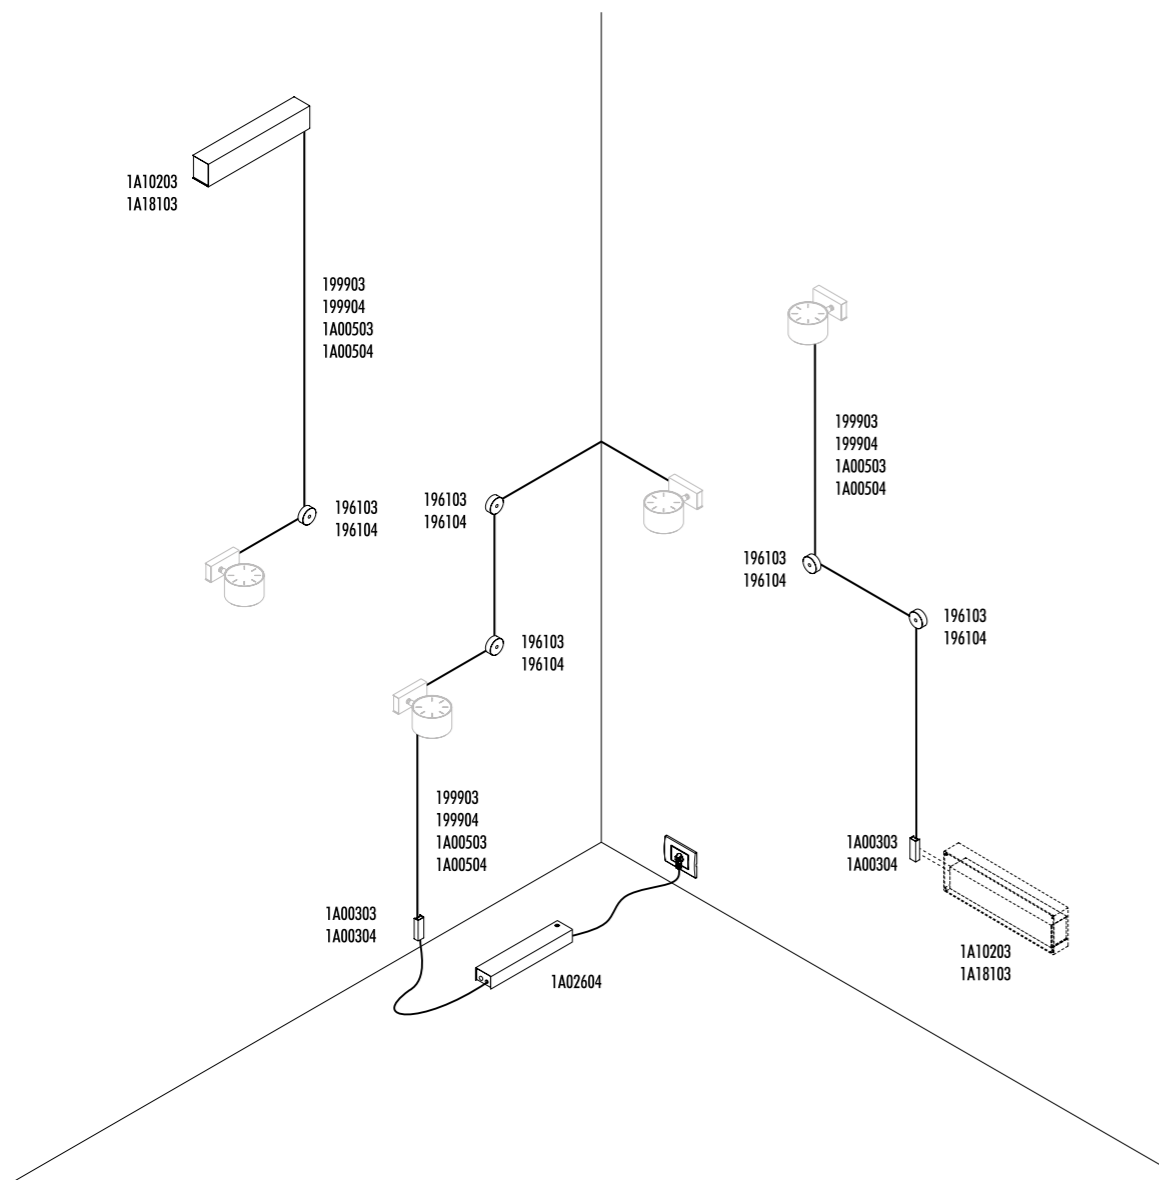

The Endless system was designed and patented to bring "potential differences" wherever you want them, creating graphic digital designs.

This way current can run anywhere, allowing you to connect more than one luminaire at the same time.

Finally freed, light becomes the artist's brush.

The sizes are expressed in millimeters.

CE IP 20

199903	BIANCO OPACO / MATT WHITE - 5 m	ENDLESS - MAX 150 W - MAX 48 V DC - MAX 4 A	
199904	NERO OPACO / MATT BLACK - 5 m		
1A00503	BIANCO OPACO / MATT WHITE - 10 m		
1A00504	NERO OPACO / MATT BLACK - 10 m		