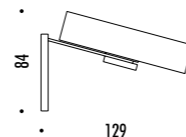

The sizes are expressed in millimeters.

DESIGN DAVIDE GROPPI - 2018
LAMPADA DA PARETE - METACRILATO - METALLO
WALL LAMP - METHACRYLATE - METAL

CLIP

CE  IP 20

195703	BIANCO OPACO / MATT WHITE - 3000K	2 W LED - 180 lm - CRI > 80
195703-27	BIANCO OPACO / MATT WHITE - 2700K	BATTERIA LITIO RICARICABILE 5 V DC - Li-Poly 3900 mAh - MICRO USB
		ATTACCO A MURO BIANCO
		CARICABATTERIE INCLUSO INPUT 100-240 V - 50/60 Hz
		AUTONOMIA BATTERIA NOVE ORE
		RECHARGEABLE LITHIUM BATTERY 5 V DC - Li-Poly 3900 mAh - MICRO USB
		WHITE WALL FITTING
		INCLUDES CHARGER INPUT 100-240 V - 50/60 Hz
		BATTERY LIFE NINE HOURS