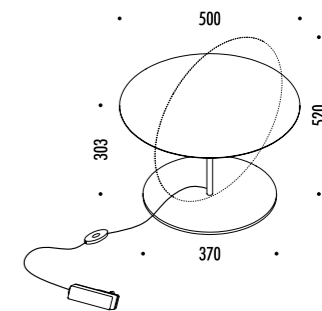

The sizes are expressed in millimeters.

DESIGN DAVIDE GROPPI - 2018  
LAMPADA DA TAVOLO - METACRILATO - METALLO - OTTONE  
TABLE LAMP - METHACRYLATE - METAL - BRASS

CALVINO

CE  IP20

1A2710000.27.06	STANDARD - 2700K	24 V DC - 18 W LED 2700K - 1275 lm - CRI > 90
1A2710000.30.06	STANDARD - 3000K	3000K - 1372 lm - CRI > 90
		STELO IN OTTONE - DISCO A SPECCHIO CON RETRO BLU - CAVO NERO - BASE NERA ORIENTABILE - DIMMER
		DRIVER INDIPENDENTE INCLUSO INPUT 100-240 V - 50/60 Hz
		BRASS STEM - MIRROR PLATE WITH BLUE BACK SIDE - BLACK CABLE - BLACK BASE
		ADJUSTABLE - DIMMER
		INCLUDES INDEPENDENT DRIVER INPUT 100-240 V - 50/60 Hz