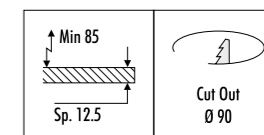

The sizes are expressed in millimeters.

DESIGN 2006
LAMPADA DA INCASSO DA SOFFITTO - METALLO
RECESSED CEILING LAMP - METAL

BUCOR

CE IP 20 1.0 m

142203	BIANCO OPACO / MATT WHITE	12 V - MAX 35 W 12 V - GU5,3 DIMENSIONI TAGLIO CARTONGESSO Ø 90 mm SPAZIO MINIMO PER INCASSO 85 mm ORIENTABILE - LAMPADINA NON INCLUSA TRASFORMATORE ELETTRONICO NON INCLUSO PLASTERBOARD CUT-OUT Ø 90 mm MINIMUM SPACE FOR MOUNTING 85 mm ADJUSTABLE - BULB NOT INCLUDED ELECTRONIC TRANSFORMER NOT INCLUDED
--------	---------------------------	---