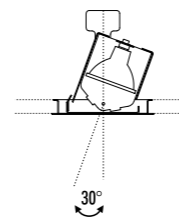

The sizes are expressed in millimeters.

DESIGN 2006
LAMPADA DA INCASSO DA SOFFITTO - METALLO
RECESSED CEILING LAMP - METAL

BUCOR

CE IP 20 1.0 m

142203	BIANCO OPACO / MATT WHITE	12 V - MAX 35 W 12 V - GU5,3 DIMENSIONI TAGLIO CARTONGESSO Ø 90 mm SPAZIO MINIMO PER INCASSO 85 mm ORIENTABILE - LAMPADINA NON INCLUSA TRASFORMATORE ELETTRONICO NON INCLUSO PLASTERBOARD CUT-OUT Ø 90 mm MINIMUM SPACE FOR MOUNTING 85 mm ADJUSTABLE - BULB NOT INCLUDED ELECTRONIC TRANSFORMER NOT INCLUDED
--------	---------------------------	---