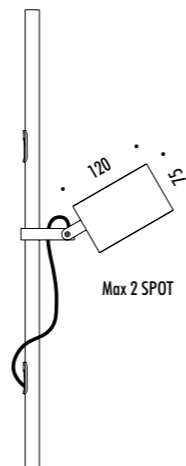

The sizes are expressed in millimeters.

DESIGN DANIELE SPREGA - 2021
LAMPADA DA ESTERNO - ACCIAIO INOX AISI 316L - METALLO
OUTDOOR LAMP - METAL - AISI 316L STAINLESS STEEL

CE  IP65

BUBKA BOLLARD

1A1440000.27.20	STANDARD - 2700K	MAX 700 mA DC - 8,4 W LED 2700K - 639 lm - CRI > 90 / 3000K - 639 lm - CRI > 90
1A1440000.30.20	STANDARD - 3000K	STELO IN ACCIAIO INOX AISI 316L - CAVO NERO 9 m - KIT INSTALLAZIONE OPZIONALE NON INCLUSO DIMENSIONI TAGLIO Ø 250 mm - SPAZIO MINIMO PER INCASSO 350 mm - ORIENTABILE DRIVER NON INCLUSO AIS I 316L STAINLESS STEEL STEM - BLACK CABLE 9 m - OPTIONAL INSTALLATION KIT NOT INCLUDED CUT-OUT Ø 250 mm - MINIMUM SPACE FOR MOUNTING 350 mm - ADJUSTABLE DRIVER NOT INCLUDED

KIT INSTALLAZIONE OPZIONALI / OPTIONAL INSTALLATION KITS

1A3620000.00.00	STANDARD	TIRAFONDO INSTALLAZIONE / INSTALLATION ANCHORING BOLT

ACCESSORI OPZIONALI / OPTIONAL ACCESSORIES

1A3610400.27.20	NERO OPACO / MATT BLACK - 2700K	TESTA LED SUPPLEMENTARE / ADDITIONAL LED HEAD MAX 700 mA DC - 8,4 W LED - 639 lm - CRI > 90
1A3610400.30.20	NERO OPACO / MATT BLACK - 3000K	DRIVER NON INCLUSO / DRIVER NOT INCLUDED