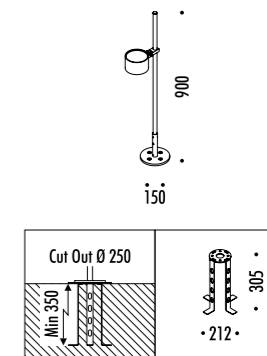

The sizes are expressed in millimeters.

DESIGN DANIELE SPREGA - 2021
LAMPADA DA ESTERNO - ACCIAIO INOX AISI 316L - METALLO
OUTDOOR LAMP - METAL - AISI 316L STAINLESS STEEL

CE  IP65

BUBKA BOLLARD

1A1440000.27.20	STANDARD - 2700K	MAX 700 mA DC - 8,4 W LED 2700K - 639 lm - CRI > 90 / 3000K - 639 lm - CRI > 90
1A1440000.30.20	STANDARD - 3000K	STELO IN ACCIAIO INOX AISI 316L - CAVO NERO 9 m - KIT INSTALLAZIONE OPZIONALE NON INCLUSO DIMENSIONI TAGLIO Ø 250 mm - SPAZIO MINIMO PER INCASSO 350 mm - ORIENTABILE DRIVER NON INCLUSO AIS I 316L STAINLESS STEEL STEM - BLACK CABLE 9 m - OPTIONAL INSTALLATION KIT NOT INCLUDED CUT-OUT Ø 250 mm - MINIMUM SPACE FOR MOUNTING 350 mm - ADJUSTABLE DRIVER NOT INCLUDED

KIT INSTALLAZIONE OPZIONALI / OPTIONAL INSTALLATION KITS

1A3620000.00.00	STANDARD	TIRAFONDO INSTALLAZIONE / INSTALLATION ANCHORING BOLT

ACCESSORI OPZIONALI / OPTIONAL ACCESSORIES

1A3610400.27.20	NERO OPACO / MATT BLACK - 2700K	TESTA LED SUPPLEMENTARE / ADDITIONAL LED HEAD MAX 700 mA DC - 8,4 W LED - 639 lm - CRI > 90
1A3610400.30.20	NERO OPACO / MATT BLACK - 3000K	DRIVER NON INCLUSO / DRIVER NOT INCLUDED