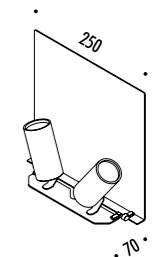

The sizes are expressed in millimeters.

DESIGN MAURIZIO MANCINI - 2012
LAMPADA DA ESTERNO - METALLO
OUTDOOR LAMP - METAL

CE  IP 67

BELLADINOTTE

187200	STANDARD	24 V DC - 2 x 4,2 W LED - 3000K - 2 x 282 lm - CRI > 90 ORIENTABILE DRIVER LED NON INCLUSO ADJUSTABLE LED DRIVER NOT INCLUDED