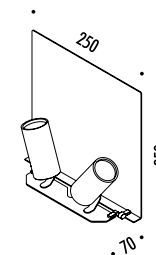

DESIGN MAURIZIO MANCINI - 2012
 LAMPADA DA ESTERNO - METALLO
 OUTDOOR LAMP - METAL
 ENERGY CLASS: A++

CE  IP 67

BELLADINOTTE

187200	STANDARD	24 V DC - 2 x 4,2 W LED - 3000K - 2 x 400 lm
		ORIENTABILE
		DRIVER LED NON INCLUSO
		ADJUSTABLE
		LED DRIVER NOT INCLUDED