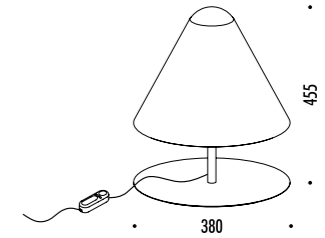

The sizes are expressed in millimeters.

DESIGN OMAR CARRAGLIA - 2007
 LAMPADA DA TAVOLO - METACRILATO - METALLO
 TABLE LAMP - METHACRYLATE - METAL

ABA 45

CE IP 20 0.5 m

146303	BIANCO OPACO / MATT WHITE	100-240 V - 50/60 Hz - MAX 10 W LED - E27 GLOBOLUX CAVO BIANCO - DIMMER - LAMPADINA LED INCLUSA WHITE CABLE - DIMMER - LED BULB INCLUDED
		10 W LED - 3000K - 1055 lm - CRI > 80 - DIMMABLE - EFFICIENCY A+