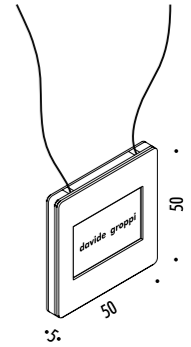

The sizes are expressed in millimeters.

DESIGN ALESSANDRA DALLAGIOVANNA - DAVIDE GROPPI - 2009
 CIONDOLO - METALLO - POLICARBONATO
 PENDANT - METAL - POLYCARBONATE

35MM

CE  IP 20

150900	STANDARD	0,3 W LED BATTERIE 2 x CR2032 INCLUDE LUCE A LENTA INTERMITTENZA IMMAGINE PERSONALIZZABILE - IMMAGINE NON INCLUSA MINIMO 10 PEZZI BATTERIES 2 x CR2032 INCLUDED SLOWLY FLASHING LIGHT CUSTOMIZABLE IMAGE - IMAGE NOT INCLUDED MINIMUM 10 PIECES