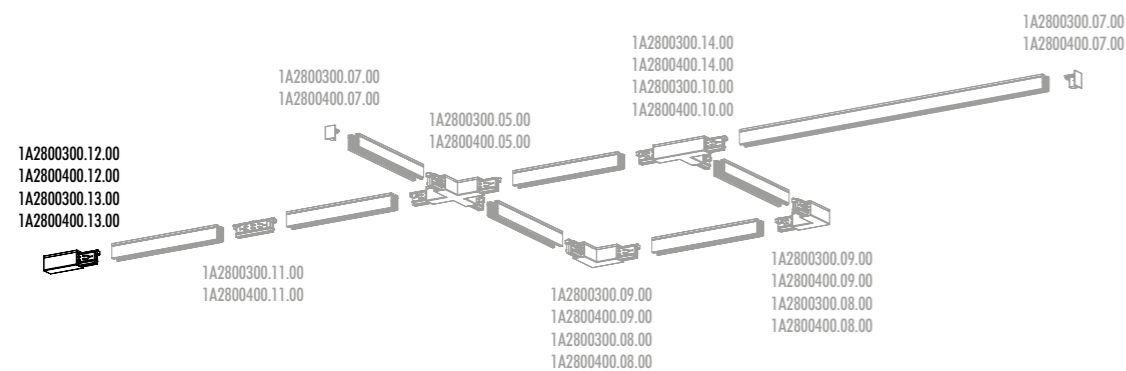

The sizes are expressed in millimeters.

IP20

1A2800300.01.00	TRACK 1 m WHITE	EUROSTANDARD 6 CONDUCTORS TRACK SYSTEM L1/L2/L3/N/TERRA - 16S/440 V AC - 3,6 kVA/10,8 kVA D+/D - 2 x 1 A/50 V FELV AC (DALI)
1A2800400.01.00	TRACK 1 m BLACK	
1A2800300.02.00	TRACK 2 m WHITE	
1A2800400.02.00	TRACK 2 m BLACK	
1A2800300.03.00	TRACK 3 m WHITE	
1A2800400.03.00	TRACK 3 m BLACK	

INSTALLATION KITS

1A2800300.13.00	MATT WHITE	POWER RIGHT CONNECTOR
1A2800400.13.00	MATT BLACK	
1A2800300.12.00	MATT WHITE	POWER LEFT CONNECTOR
1A2800400.12.00	MATT BLACK	
1A2800300.07.00	MATT WHITE	END CAP
1A2800400.07.00	MATT BLACK	

POWER RIGHT CONNECTOR AND POWER LEFT CONNECTOR LAYOUT EXAMPLE

POWER INTERMEDIATE CONNECTOR LAYOUT EXAMPLE

OPTIONAL INSTALLATION KITS

1A2800300.11.00	MATT WHITE	LINEAR CONNECTOR
1A2800400.11.00	MATT BLACK	
1A2800300.09.00	MATT WHITE	INTERNAL L CONNECTOR
1A2800400.09.00	MATT BLACK	
1A2800300.08.00	MATT WHITE	EXTERNAL L CONNECTOR
1A2800400.08.00	MATT BLACK	
1A2800300.14.00	MATT WHITE	RIGHT T CONNECTOR
1A2800400.14.00	MATT BLACK	
1A2800300.10.00	MATT WHITE	LEFT T CONNECTOR
1A2800400.10.00	MATT BLACK	
1A2800300.15.00	MATT WHITE	X CONNECTOR
1A2800400.15.00	MATT BLACK	
1A2800000.04.00	STANDARD H. 1500 mm	ADJUSTABLE SUSPENSION CABLE
1A2800000.05.00	STANDARD H. 3000 mm	
1A2800000.06.00	STANDARD H. 5000 mm	
1A2800000.17.00	STANDARD	CUTTING TOOL
1A2800300.16.00	MATT WHITE	POWER INTERMEDIATE CONNECTOR
1A2800400.16.00	MATT BLACK	

The sizes are expressed in millimeters.

DESIGN OMAR CARRAGLIA - DAVIDE GROPPI - 2015
CEILING LAMP - METAL - POLYCARBONATE

IP20

DOT SISTEMA 51

1A3710308.00.00	MATT WHITE - ON/OFF	220 V - 50 Hz - MAX 10 W LED - GU10 ADJUSTABLE COMPULSORY INSTALLATION SYSTEM NOT INCLUDED BULB NOT INCLUDED OPTIONAL BULB ACCESSORIES NOT INCLUDED
1A3710408.00.00	MATT BLACK - ON/OFF	