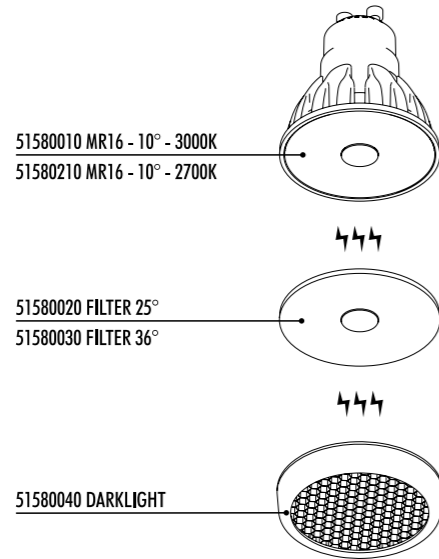

CODE	SOCKET	TENSION	WATTAGE	BEAM ANGLE (°)	TEMPERATURE (K)	SOURCE LUMENS	BULB EFFICIENCY	CRI (Ra)	DIMMABLE	PRODUCT REFERENCE	
LED BULBS											
	50330500	GU10	220-240 V	5,5 W	25°	3000K	375 lm	G	97	X	DOT P 51 DOT SISTEMA 51 MOON 60 DE
	50330790	E27	220-240 V	11,2 W	360°	2700K	1521 lm	D	90	X	MOON 60 MOON 60 DE MOON 80 MOON 200 MOON T
	50041470	E27	220-240 V	21 W	200°	2700K	2452 lm	E	>80	X	MOON 120
	50330730	E27	220-240 V	9,5 W	25°	3000K	760 lm	F	80	X	NEURO
SORAA LED BULBS MR16 - IGBT DIMMABLE											
	51580210	GU10	230 V	7,5 W	10°	2700K	390 lm	G	95	X	DOT P 51 DOT SISTEMA 51
	51580010	GU10	230 V	7,5 W	10°	3000K	410 lm	G	95	X	
"POINT SOURCE OPTICS" ACCESSORIES FOR UNIFORM AND HIGH INTENSITY BEAMS											
	51580020	FILTER - MR16		25°							DOT P 51 DOT SISTEMA 51
	51580030	FILTER - MR16		36°							
	51580040	DARKLIGHT - MR16		-