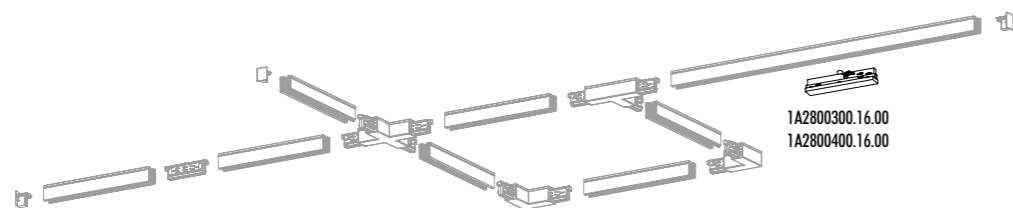

The sizes are expressed in millimeters.

IP20

1A2800300.01.00	TRACK 1 m WHITE	EUROSTANDARD 6 CONDUCTORS TRACK SYSTEM L1/L2/L3/N/TERRA - 16S/440 V AC - 3,6 kVA/10,8 kVA D+/D - 2 x 1 A/50 V FELV AC (DALI)
1A2800400.01.00	TRACK 1 m BLACK	
1A2800300.02.00	TRACK 2 m WHITE	
1A2800400.02.00	TRACK 2 m BLACK	
1A2800300.03.00	TRACK 3 m WHITE	
1A2800400.03.00	TRACK 3 m BLACK	

INSTALLATION KITS

1A2800300.13.00	MATT WHITE	POWER RIGHT CONNECTOR
1A2800400.13.00	MATT BLACK	
1A2800300.12.00	MATT WHITE	POWER LEFT CONNECTOR
1A2800400.12.00	MATT BLACK	
1A2800300.07.00	MATT WHITE	END CAP
1A2800400.07.00	MATT BLACK	

POWER RIGHT CONNECTOR AND POWER LEFT CONNECTOR LAYOUT EXAMPLE

POWER INTERMEDIATE CONNECTOR LAYOUT EXAMPLE

OPTIONAL INSTALLATION KITS

1A2800300.11.00	MATT WHITE	LINEAR CONNECTOR
1A2800400.11.00	MATT BLACK	
1A2800300.09.00	MATT WHITE	INTERNAL L CONNECTOR
1A2800400.09.00	MATT BLACK	
1A2800300.08.00	MATT WHITE	EXTERNAL L CONNECTOR
1A2800400.08.00	MATT BLACK	
1A2800300.14.00	MATT WHITE	RIGHT T CONNECTOR
1A2800400.14.00	MATT BLACK	
1A2800300.10.00	MATT WHITE	LEFT T CONNECTOR
1A2800400.10.00	MATT BLACK	
1A2800300.15.00	MATT WHITE	X CONNECTOR
1A2800400.15.00	MATT BLACK	
1A2800000.04.00	STANDARD H. 1500 mm	ADJUSTABLE SUSPENSION CABLE
1A2800000.05.00	STANDARD H. 3000 mm	
1A2800000.06.00	STANDARD H. 5000 mm	
1A2800000.17.00	STANDARD	CUTTING TOOL
1A2800300.16.00	MATT WHITE	POWER INTERMEDIATE CONNECTOR
1A2800400.16.00	MATT BLACK	

The sizes are expressed in millimeters.

DESIGN OMAR CARRAGLIA - DAVIDE GROPPI - 2015
CEILING LAMP - METAL - POLYCARBONATE

IP20

DOT SISTEMA 51

1A3710308.00.00	MATT WHITE - ON/OFF	220 V - 50 Hz - MAX 10 W LED - GU10 ADJUSTABLE COMPULSORY INSTALLATION SYSTEM NOT INCLUDED BULB NOT INCLUDED OPTIONAL BULB ACCESSORIES NOT INCLUDED
1A3710408.00.00	MATT BLACK - ON/OFF	