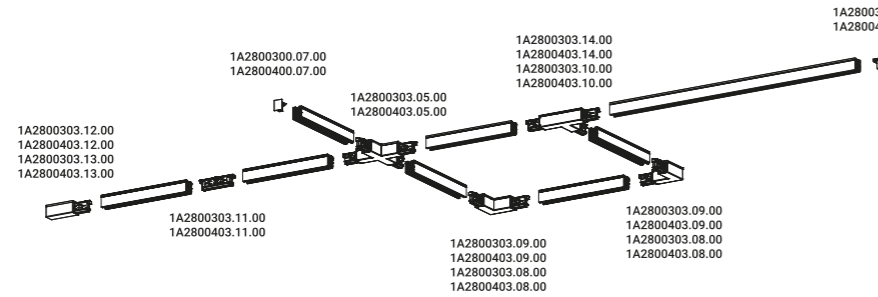

BINARIO TRIFASE

/ 2007

Pure line in space.
Our Sistema track holds the light solution Dot.

**Power right connector
and power left connector
installation**

Systems / Diffuse / Indoor

Material Metal
Finish .03 Matt White .04 Matt Black

Note Wall and ceiling track with white and black finish.

DOT BINARIO

13W
 120V
 2700K / 3000K
 CRI 97
 Driver not included
 DALI

Matt White - 2700K - DALI
 Matt White - 3000K - DALI
 Matt Black - 2700K - DALI
 Matt Black - 3000K - DALI

1A2290303.27.01
 1A2290303.30.01
 1A2290403.27.01
 1A2290403.30.01

DOT BINARIO 51

Max 10W
 120V
 Bulb not included
 ON/OFF

Matt White - ON/OFF
 Matt Black - ON/OFF

1A3710303.00.00
 1A3710403.00.00