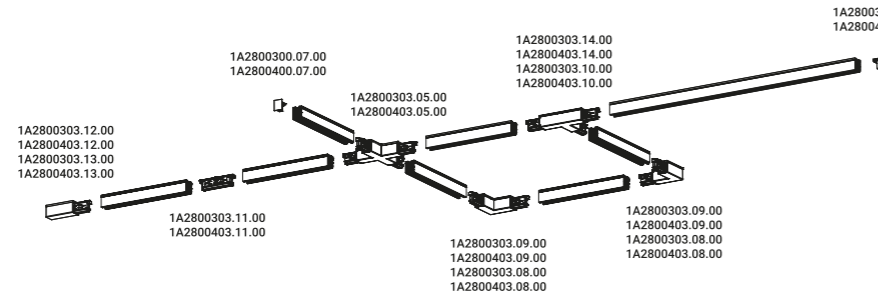

**BINARIO TRIFASE**

/ 2007

Pure line in space.  
Our Sistema track holds the light solution Dot.

**Power right connector  
and power left connector  
installation**

Systems / Diffuse / Indoor

**Material** Metal  
**Finish** .03 Matt White .04 Matt Black