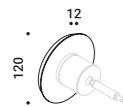

Optional accessories / Accessori opzionali

Installation kits / Kit d'installazione

Wall adapter plate / Piastra parete		Not included	
Matt White	For mounting on brick masonry walls		1A3030300.00.00

Wire guide / Guidacavo		Not included	
Matt Black	1 Piece		1X0020400.01.00