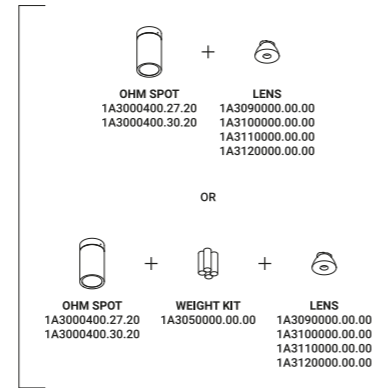

**OHM
with wall/ceiling
driver version**

OHM SPOT

3,2W
Max 350mA DC
2700K / 3000K
CRI >95
Driver not included
CE IP20 E

Matt Black - 2700K	1A3000400.27.20
Matt Black - 3000K	1A3000400.30.20

Compulsory accessories / Accessori obbligatori