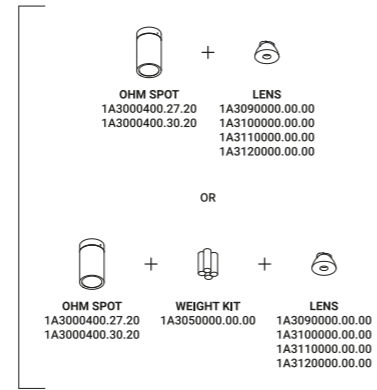

**OHM
with wall/ceiling
driver version**

OHM SPOT

3,2W
Max 350mA DC
2700K / 3000K
CRI >95
Driver not included
CE IP20 E

Matt Black - 2700K	1A3000400.27.20
Matt Black - 3000K	1A3000400.30.20

Compulsory accessories / Accessori obbligatori