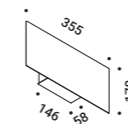

Wall/ceiling driver / Alimentatore da parete/soffitto		Not included
Matt White	Input 100-240V - 50/60Hz Output 350mA - Max 4x3,2W - IP20 DALI - PUSH - 1-10V	1A3010300.00.07