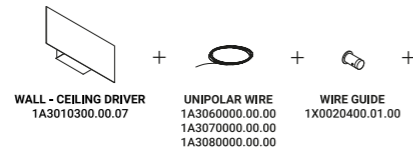

**OHM
with wall/ceiling
driver version**

OHM SPOT

3,2W
Max 350mA DC
2700K / 3000K
CRI >95
Driver not included
CE IP20 E

Matt Black - 2700K	1A3000400.27.20
Matt Black - 3000K	1A3000400.30.20

Compulsory accessories / Accessori obbligatori

Installation kits / Kit d'installazione

Tie rods / Tiranti		Not included
Matt White	2 Pieces	1A3020300.00.00

Unipolar wire - 12 m / Cavo unipolare - 12 m		Not included
	Max 60V DC	1A3060000.00.00

Unipolar wire - 24 m / Cavo unipolare - 24 m		Not included
	Max 60V DC	1A3070000.00.00

Unipolar wire - 48 m / Cavo unipolare - 48 m		Not included
	Max 60V DC	1A3080000.00.00

Drivers / Alimentatori

Driver / Alimentatore		Not included
220-240V(100-127V)	350mA/18W(18W)/IP20/DALI - PUSH - 1-10V	1Z0240530.350

Wall/ceiling driver / Alimentatore da parete/soffitto		Not included
Matt White	Input 100-240V - 50/60Hz Output 350mA - Max 4x3,2W - IP20 DALI - PUSH - 1-10V	1A3010300.00.07