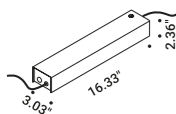

Compulsory accessories

Drivers			
Driver with plug Not included			
Matt White	Input 120V - 60Hz Output 24V - Max 100W - IP20 Dimmer on board	INFINITO 6 / INFINITO 12	1X0060303.03.06
Matt Black	Input 120V - 60Hz Output 24V - Max 100W - IP20 Dimmer on board	INFINITO 6 / INFINITO 12	1X0060403.03.06
Driver Not included			
100-240V	24V/96W/IP67/1-10V	INFINITO 6 / INFINITO 12 / INFINITO 18	1Z1120540
Driver Not included			
120-277V	24V/60W/IP20/1-10V - TRIAC	INFINITO 6	1Z2020040
Driver Not included			
120-277V	24V/96W/IP20/1-10V - TRIAC	INFINITO 12 / INFINITO 18	1Z2020060
Driver Not included			
100-240V	24V/120W/IP67/1-10V	INFINITO 5 TW / INFINITO 10 TW	1Z1120240
Dimming converter Not included			
Matt Black	DALI - PUSH - 0/1-10V - IP20	INFINITO 6 / INFINITO 12 / INFINITO 18	1Z2170020
Dimming converter Casambi - Tunable White Not included			
		INFINITO 5 TW / INFINITO 10 TW	1Z2360010