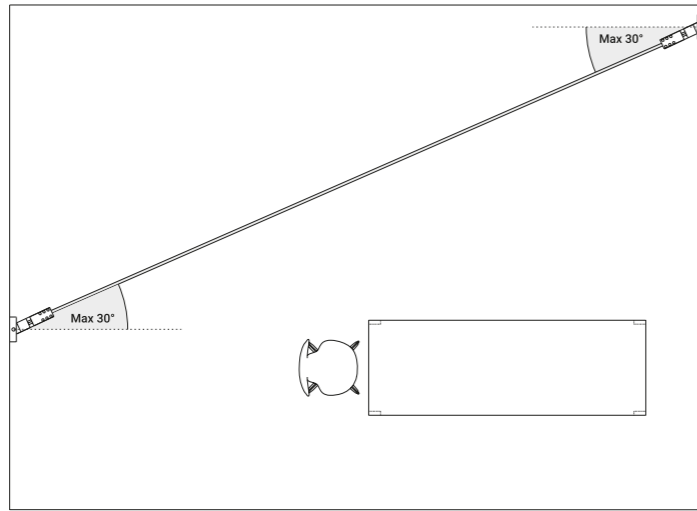

Optional accessories

Installation kits			
Spacer Not included			
Matt White	For driver kit with plug	INFINITO 6 / INFINITO 12	1A4930300.00.00
Matt Black	For driver kit with plug	INFINITO 6 / INFINITO 12	1A4930400.00.00
Ceiling installation kit Not included			
Matt White			1A0080300.00.00
Matt Black			1A0080400.00.00
Kit wall connection vertical sloped 45° Not included			
Matt White			1A0120300.00.00
Matt Black			1A0120400.00.00
Kit wall connection sloped right 75° Not included			
Matt White			1A0340300.00.00
Matt Black			1A0340400.00.00
Kit wall connection sloped left 75° Not included			
Matt White			1A0350300.00.00
Matt Black			1A0350400.00.00
Swallows Not included			
Matt Black			1A0290400.00.00
Wall and ceiling rose Not included			
Matt White			1X0030303.01.00
Matt Black			1X0030403.01.00
Wall back plate Not included			
Matt White			1X0090303.01.00
Matt Black			1X0090403.01.00

Example of installation with remote driver

Example of installation with driver with plug

The sizes are expressed in inches.

Example of installation with max rotation 30°

1A0120400.00.00 - Example of installation with kit wall connection vertical sloped 45°