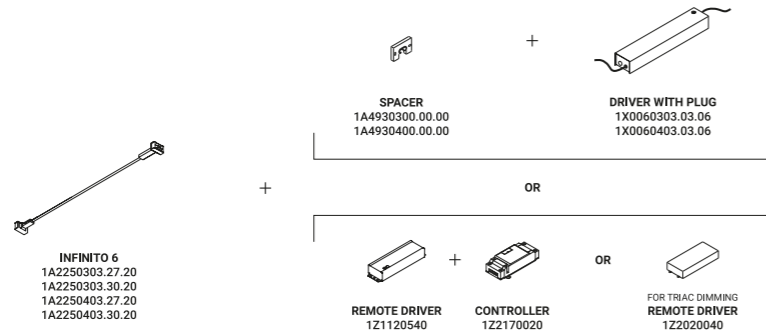

INFINITO 6

INFINITO 12

INFINITO 18

INFINITO 6
Max 45W
24V DC
2700K - 5752lm / 3000K - 5874lm
CRI >90
Driver not included
UL LISTED

Matt White - 2700K	1A2250303.27.20
Matt White - 3000K	1A2250303.30.20
Matt Black - 2700K	1A2250403.27.20
Matt Black - 3000K	1A2250403.30.20

INFINITO 12
Max 90W
24V DC
2700K - 11504lm / 3000K - 11748lm
CRI >90
Driver not included
UL LISTED

Matt White - 2700K	1A2260303.27.20
Matt White - 3000K	1A2260303.30.20
Matt Black - 2700K	1A2260403.27.20
Matt Black - 3000K	1A2260403.30.20

INFINITO 18
Max 135W
24V DC
2700K - 17256lm / 3000K - 17622lm
CRI >90
Driver not included

Matt White - 2700K	1A2270303.27.20
Matt White - 3000K	1A2270303.30.20
Matt Black - 2700K	1A2270403.27.20
Matt Black - 3000K	1A2270403.30.20