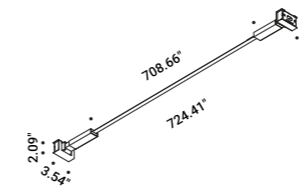

INFINITO 18
Max 135W
24V DC
2700K - 17256lm / 3000K - 17622lm
CRI >90
Driver not included

Matt White - 2700K	1A2270303.27.20
Matt White - 3000K	1A2270303.30.20
Matt Black - 2700K	1A2270403.27.20
Matt Black - 3000K	1A2270403.30.20