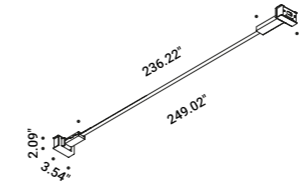

INFINITO 18

INFINITO 6
Max 45W
24V DC
2700K - 5752lm / 3000K - 5874lm
CRI >90
Driver not included
UL LISTED

Matt White - 2700K	1A2250303.27.20
Matt White - 3000K	1A2250303.30.20
Matt Black - 2700K	1A2250403.27.20
Matt Black - 3000K	1A2250403.30.20