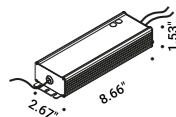

Compulsory accessories

Drivers			
Driver with plug Not included			
Matt White	Input 120V - 60Hz Output 24V - Max 100W - IP20 Dimmer on board	INFINITO 6 / INFINITO 12	1X0060303.03.06
Matt Black	Input 120V - 60Hz Output 24V - Max 100W - IP20 Dimmer on board	INFINITO 6 / INFINITO 12	1X0060403.03.06
Driver Not included			
100-240V	24V/96W/IP67/1-10V	INFINITO 6 / INFINITO 12 / INFINITO 18	1Z1120540
Driver Not included			
120-277V	24V/60W/IP20/1-10V - TRIAC	INFINITO 6	1Z2020040
Driver Not included			
120-277V	24V/96W/IP20/1-10V - TRIAC	INFINITO 12 / INFINITO 18	1Z2020060
Driver Not included			
100-240V	24V/120W/IP67/1-10V	INFINITO 5 TW / INFINITO 10 TW	1Z1120240
Dimming converter Not included			
Matt Black	DALI - PUSH - 0/1-10V - IP20	INFINITO 6 / INFINITO 12 / INFINITO 18	1Z2170020
Dimming converter Casambi - Tunable White Not included			
		INFINITO 5 TW / INFINITO 10 TW	1Z2360010