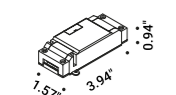

Compulsory accessories

Drivers			
Driver with plug Not included			
Matt White	Input 120V - 60Hz Output 24V - Max 100W - IP20 Dimmer on board	INFINITO 6 / INFINITO 12	1X0060303.03.06
Matt Black	Input 120V - 60Hz Output 24V - Max 100W - IP20 Dimmer on board	INFINITO 6 / INFINITO 12	1X0060403.03.06
Driver Not included			
100-240V	24V/96W/IP67/1-10V	INFINITO 6 / INFINITO 12 / INFINITO 18	1Z1120540
Driver Not included			
120-277V	24V/60W/IP20/1-10V - TRIAC	INFINITO 6	1Z2020040
Driver Not included			
120-277V	24V/96W/IP20/1-10V - TRIAC	INFINITO 12 / INFINITO 18	1Z2020060
Driver Not included			
100-240V	24V/120W/IP67/1-10V	INFINITO 5 TW / INFINITO 10 TW	1Z1120240
Dimming converter Not included			
Matt Black	DALI - PUSH - 0/1-10V - IP20	INFINITO 6 / INFINITO 12 / INFINITO 18	1Z2170020
Dimming converter Casambi - Tunable White Not included			
		INFINITO 5 TW / INFINITO 10 TW	1Z2360010