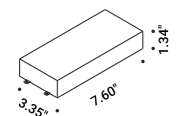

Compulsory accessories

Drivers			
Driver with plug Not included			
Matt White	Input 120V - 60Hz Output 24V - Max 100W - IP20 Dimmer on board	INFINITO 6 / INFINITO 12	1X0060303.03.06
Matt Black	Input 120V - 60Hz Output 24V - Max 100W - IP20 Dimmer on board	INFINITO 6 / INFINITO 12	1X0060403.03.06
Driver Not included			
100-240V	24V/96W/IP67/1-10V	INFINITO 6 / INFINITO 12 / INFINITO 18	1Z1120540
Driver Not included			
120-277V	24V/60W/IP20/1-10V - TRIAC	INFINITO 6	1Z2020040
Driver Not included			
120-277V	24V/96W/IP20/1-10V - TRIAC	INFINITO 12 / INFINITO 18	1Z2020060
Driver Not included			
100-240V	24V/120W/IP67/1-10V	INFINITO 5 TW / INFINITO 10 TW	1Z1120240
Dimming converter Not included			
Matt Black	DALI - PUSH - 0/1-10V - IP20	INFINITO 6 / INFINITO 12 / INFINITO 18	1Z2170020
Dimming converter Casambi - Tunable White Not included			
		INFINITO 5 TW / INFINITO 10 TW	1Z2360010