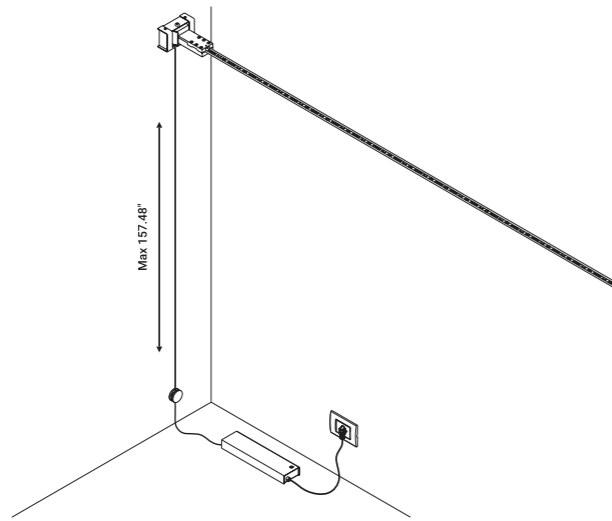

Example of installation with remote driver

Example of installation with driver with plug

The sizes are expressed in inches.

Example of installation with max rotation 30°

1A0120400.00.00 - Example of installation with kit wall connection vertical sloped 45°