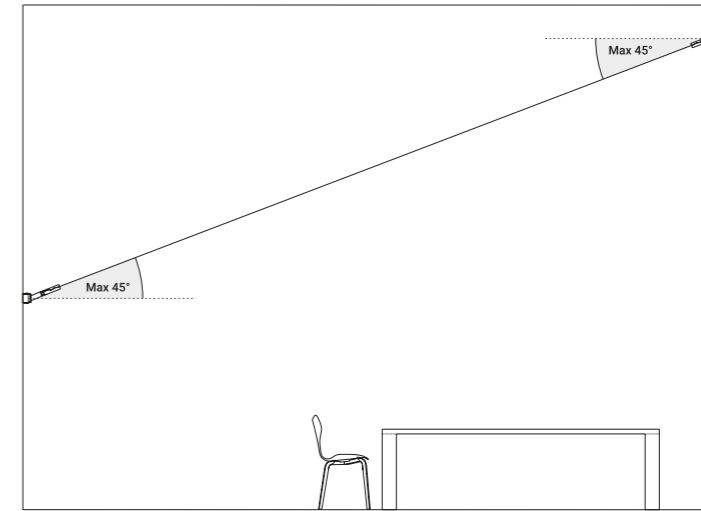

Example of installation with remote driver

Example of installation with driver with plug

The sizes are expressed in inches.

Example of installation with max rotation 30°

1A0120400.00.00 - Example of installation with kit wall connection vertical sloped 45°