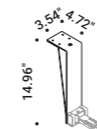

Example of installation with remote driver

Example of installation with driver with plug

The sizes are expressed in inches.

Example of installation with max rotation 30°

1A0120400.00.00 - Example of installation with kit wall connection vertical sloped 45°