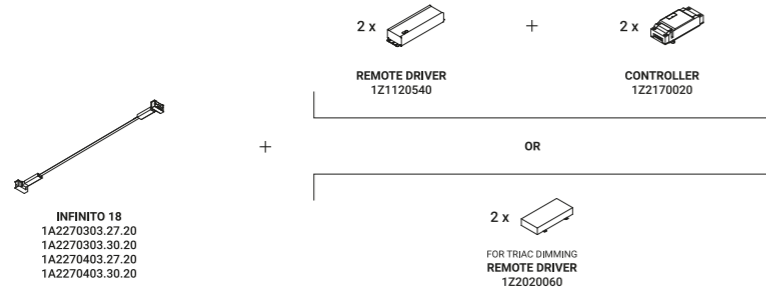

INFINITO 18

INFINITO 6
Max 45W
24V DC
2700K - 5752lm / 3000K - 5874lm
CRI >90
Driver not included
UL LISTED

Matt White - 2700K	1A2250303.27.20
Matt White - 3000K	1A2250303.30.20
Matt Black - 2700K	1A2250403.27.20
Matt Black - 3000K	1A2250403.30.20

INFINITO 12
Max 90W
24V DC
2700K - 11504lm / 3000K - 11748lm
CRI >90
Driver not included
UL LISTED

Matt White - 2700K	1A2260303.27.20
Matt White - 3000K	1A2260303.30.20
Matt Black - 2700K	1A2260403.27.20
Matt Black - 3000K	1A2260403.30.20

INFINITO 18
Max 135W
24V DC
2700K - 17256lm / 3000K - 17622lm
CRI >90
Driver not included

Matt White - 2700K	1A2270303.27.20
Matt White - 3000K	1A2270303.30.20
Matt Black - 2700K	1A2270403.27.20
Matt Black - 3000K	1A2270403.30.20