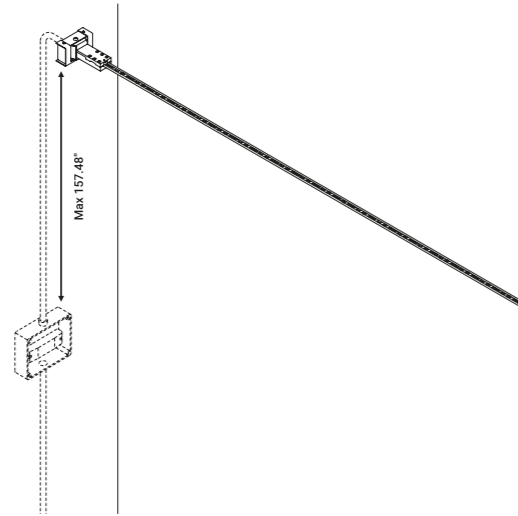

Example of installation with remote driver

Example of installation with driver with plug

The sizes are expressed in inches.

Example of installation with max rotation 30°

1A0120400.00.00 - Example of installation with kit wall connection vertical sloped 45°