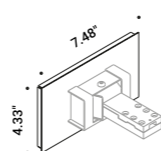

Example of installation with remote driver

Example of installation with driver with plug

The sizes are expressed in inches.

Example of installation with max rotation 30°

1A0120400.00.00 - Example of installation with kit wall connection vertical sloped 45°