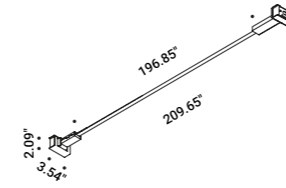

INFINITO 5 TW

+

+

INFINITO 5 TW

Tunable White
Max 96W
24V DC
2700K - 4690lm / 6500K - 5190lm
CRI >90
Driver not included

Matt White - 2700K / 6500K	1A4860303.96.20
Matt Black - 2700K / 6500K	1A4860403.96.20

INFINITO 10 TW

+

+