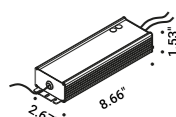

Compulsory accessories

Drivers			
Driver with plug Not included			
Matt White	Input 120V - 60Hz Output 24V - Max 100W - IP20 Dimmer on board	INFINITO 6 / INFINITO 12	1X0060303.03.06
Matt Black	Input 120V - 60Hz Output 24V - Max 100W - IP20 Dimmer on board	INFINITO 6 / INFINITO 12	1X0060403.03.06
Driver Not included			
100-240V	24V/96W/IP67/1-10V	INFINITO 6 / INFINITO 12 / INFINITO 18	1Z1120540
Driver Not included			
120-277V	24V/60W/IP20/1-10V - TRIAC	INFINITO 6	1Z2020040
Driver Not included			
120-277V	24V/96W/IP20/1-10V - TRIAC	INFINITO 12 / INFINITO 18	1Z2020060
Driver Not included			
100-240V	24V/120W/IP67/1-10V	INFINITO 5 TW / INFINITO 10 TW	1Z1120240
Dimming converter Not included			
Matt Black	DALI - PUSH - 0/1-10V - IP20	INFINITO 6 / INFINITO 12 / INFINITO 18	1Z2170020
Dimming converter Casambi - Tunable White Not included			
		INFINITO 5 TW / INFINITO 10 TW	1Z2360010