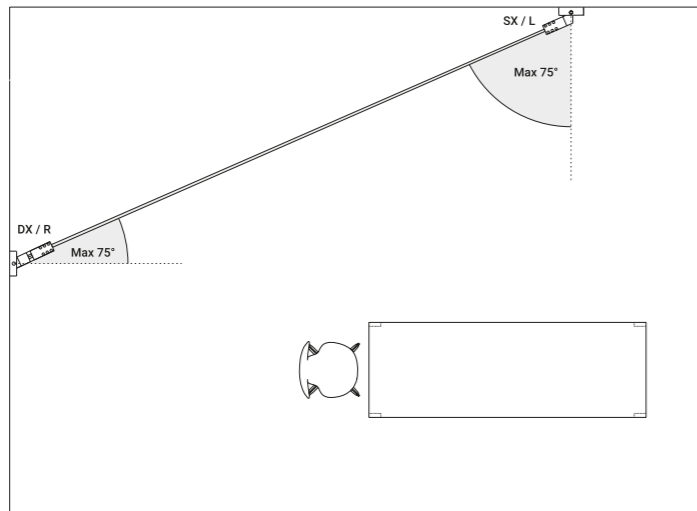

Example of installation with remote driver

Example of installation with driver with plug

The sizes are expressed in inches.

Example of installation with max rotation 30°

1A0120400.00.00 - Example of installation with kit wall connection vertical sloped 45°