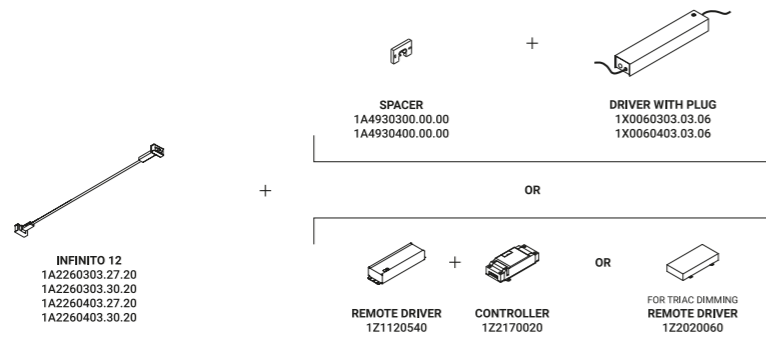

INFINITO 12