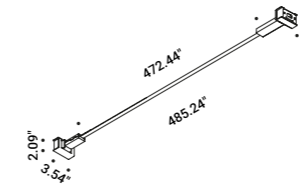

INFINITO 12
Max 90W
24V DC
2700K - 11504lm / 3000K - 11748lm
CRI >90
Driver not included
UL LISTED

Matt White - 2700K	1A2260303.27.20
Matt White - 3000K	1A2260303.30.20
Matt Black - 2700K	1A2260403.27.20
Matt Black - 3000K	1A2260403.30.20