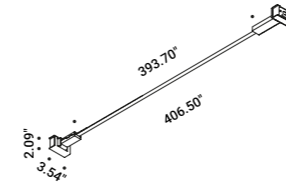

INFINITO 10 TW

Tunable White
Max 192W
24V DC
2700K - 9380lm / 6500K - 10380lm
CRI >90
Driver not included

Matt White - 2700K / 6500K	1A4870303.96.20
Matt Black - 2700K / 6500K	1A4870403.96.20