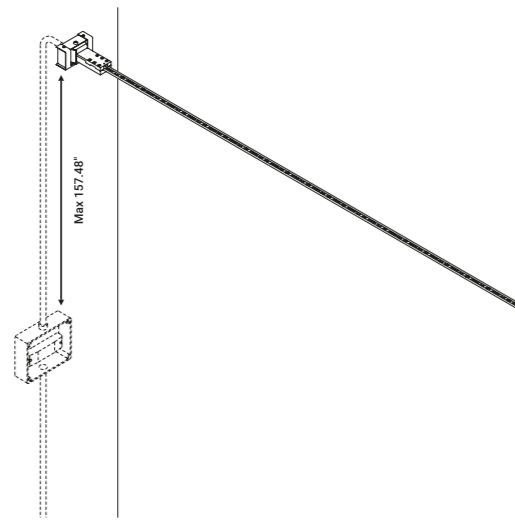

Remote power supply kit