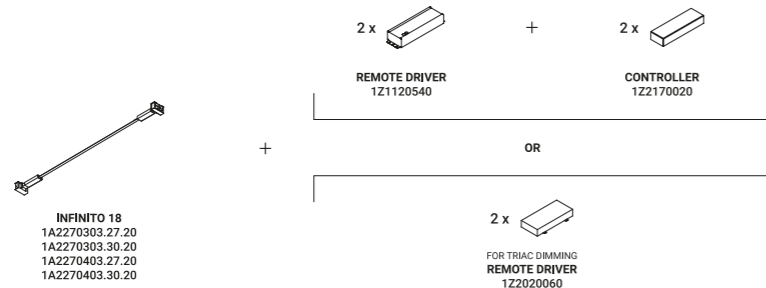

How to order - INFINITO 6

How to order - INFINITO 12

How to order - INFINITO 18

Wall-Systems / Indirect / Indoor

Material Metal
Finish .03 Matt White .04 Matt Black

Note LED module 236.22" / 472.44" / 708.66" long - LED module 196.85" / 393.70" long with Tunable White technology - Harmonic steel strip 0.75" wide - Can be cut every 1.90".