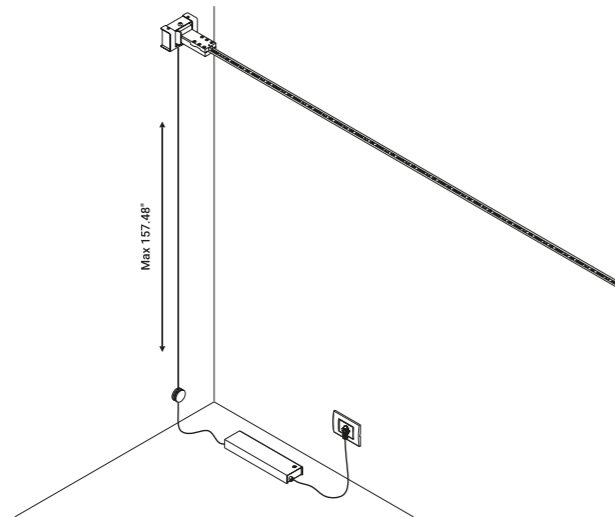

Power supply kit with plug