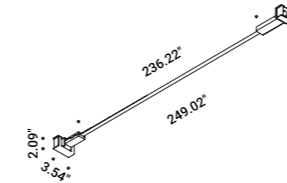

How to order - INFINITO 6

How to order - INFINITO 12

How to order - INFINITO 18

Wall-Systems / Indirect / Indoor

Material Metal
Finish .03 Matt White .04 Matt Black

Note LED module 236.22" / 472.44" / 708.66" long - LED module 196.85" / 393.70" long with Tunable White technology - Harmonic steel strip 0.75" wide - Can be cut every 1.90".