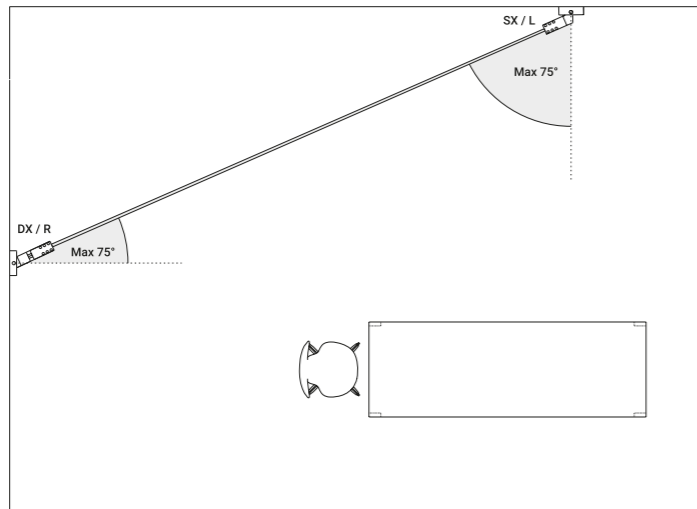

Remote power supply kit

Power supply kit with plug

1A0080400.00.00 - Ceiling connection kit

1A0080400.00.00 - Example of installation with ceiling connection kit

1A0120400.00.00 - Kit wall connection vertical sloped 45°

Example of installation

1A0340400.00.00 - 1A0350400.00.00 - Kit wall connection sloped 75°

INFINITO