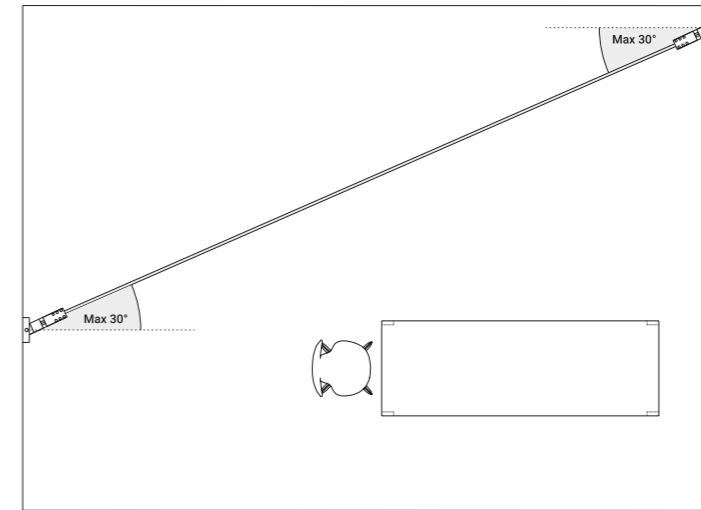

Remote power supply kit

Power supply kit with plug

1A0080400.00.00 - Ceiling connection kit

1A0080400.00.00 - Example of installation with ceiling connection kit

1A0120400.00.00 - Kit wall connection vertical sloped 45°