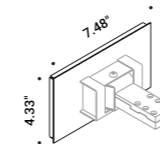

Wall back plate			Not included
Matt White	INFINITO 6 /	1X0090300.01.00	
Matt Black	INFINITO 12 / INFINITO 18 / INFINITO 5 TW / INFINITO 10 TW	1X0090400.01.00