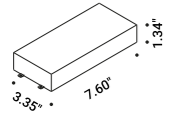

Driver LED				Not included
120-277V	24V/60W/IP20/TRIAC - 1-10V	INFINITO 6	1Z2020040