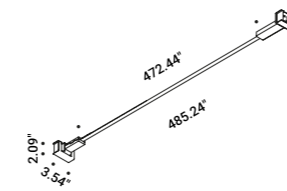

INFINITO 12
Length 472.44"
Max 90W
24V DC
2700K - 11184lm / 3000K - 11400lm
CRI >90
Driver not included
UL LISTED

Matt White - 2700K
Matt White - 3000K
Matt Black - 2700K
Matt Black - 3000K
1A2260303.27.20
1A2260303.30.20
1A2260403.27.20
1A2260403.30.20