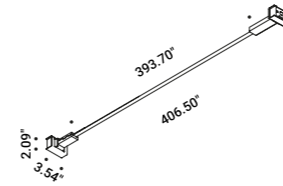

INFINITO 10 TW

Length 393.70" - Tunable White
Max 100W
24V DC
2700/6500K - 15300lm
CRI >90
Driver not included

Matt White - 2700/6500K
Matt Black - 2700/6500K

1A4870303.96.20
1A4870403.96.20