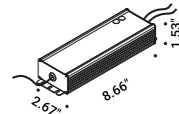

Driver LED				Not included
100-240V	24V/96W/IP67/1-10V	INFINITO 6 / INFINITO 12 / INFINITO 18 / INFINITO 5 TW / INFINITO 10 TW	1Z1120540