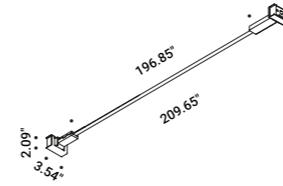

How to order -
INFINITO 5 TW

+

+

How to order -
INFINITO 10 TW

+

+

Note

Tunable White describes the variable colour temperature controls from warm white to cool white light.

INFINITO 5 TW

Length 196.85" - Tunable White
Max 50W
24V DC
2700/6500K - 7650lm
CRI >90
Driver not included

Matt White - 2700/6500K
Matt Black - 2700/6500K

1A4860303.96.20
1A4860403.96.20