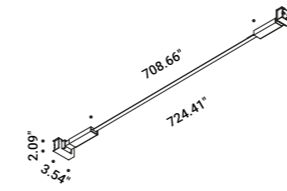

INFINITO 18
Length 708.66"
Max 135W
24V DC
2700K - 16758lm / 3000K - 20124lm
CRI >90
Driver not included

Matt White - 2700K
Matt White - 3000K
Matt Black - 2700K
Matt Black - 3000K
1A2270303.27.20
1A2270303.30.20
1A2270403.27.20
1A2270403.30.20