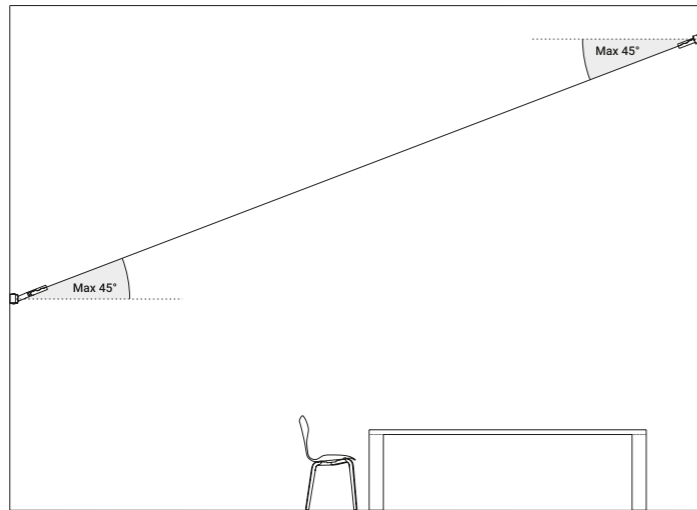

Remote power supply kit

Power supply kit with plug

1A0080400.00.00 - Ceiling connection kit

1A0080400.00.00 - Example of installation with ceiling connection kit

1A0120400.00.00 - Kit wall connection vertical sloped 45°