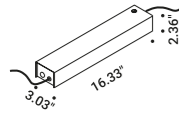

Compulsory accessories

Installation kit

Spacer				Not included
Matt White	For power supply kit with plug	INFINITO 6 / INFINITO 12	1A4930300.00.00	
Matt Black	For power supply kit with plug	INFINITO 6 / INFINITO 12	1A4930400.00.00	

Electrical power supply

Power supply kit with plug				Not included
Matt White	Input 120V - 60Hz - Output 24V - Max 90W - IP20	INFINITO 6 / INFINITO 12	1X0060303.03.06	
Matt Black	Input 120V - 60Hz - Output 24V - Max 90W - IP20	INFINITO 6 / INFINITO 12	1X0060403.03.06