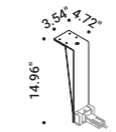

Controller				Not included
Matt Black	DALI - PUSH - 0/1-10V - IP20	INFINITO 6 / INFINITO 12 / INFINITO 18	1Z2170020	

Controller Casambi - Tunable White				Not included
		INFINITO 5 TW / INFINITO 10 TW	1Z0830880	

The sizes are expressed in inches.

Optional accessories

Installation kit

Wall/ceiling rose		Not included
Matt White		1A3440303.00.00
Matt Black		1A3440403.00.00

Ceiling connection kit		Not included
Matt Black		1A0080400.00.00