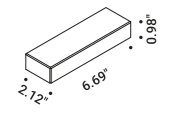

Controller				Not included
Matt Black	DALI - PUSH - 0/1-10V - IP20	INFINITO 6 / INFINITO 12 / INFINITO 18	1Z2170020