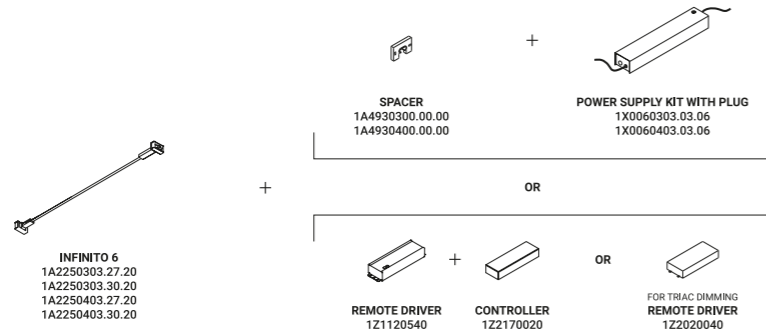

How to order - INFINITO 6

How to order - INFINITO 12

How to order - INFINITO 18

Wall-Systems / Indirect / Indoor

Material Metal
Finish .03 Matt White .04 Matt Black

Note LED module 236.22" / 472.44" / 708.66" long - LED module 196.85" / 393.70" long with Tunable White technology - Harmonic steel strip 0.75" wide - Can be cut every 1.90".