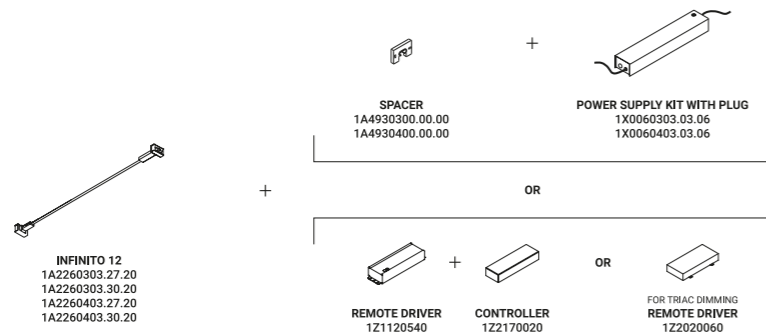

How to order - INFINITO 6

How to order - INFINITO 12

How to order - INFINITO 18

Wall-Systems / Indirect / Indoor

Material Metal
Finish .03 Matt White .04 Matt Black

Note LED module 236.22" / 472.44" / 708.66" long - LED module 196.85" / 393.70" long with Tunable White technology - Harmonic steel strip 0.75" wide - Can be cut every 1.90".