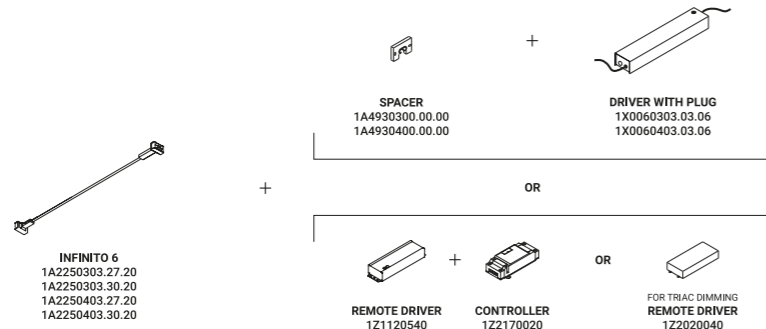

How to order - INFINITO 6