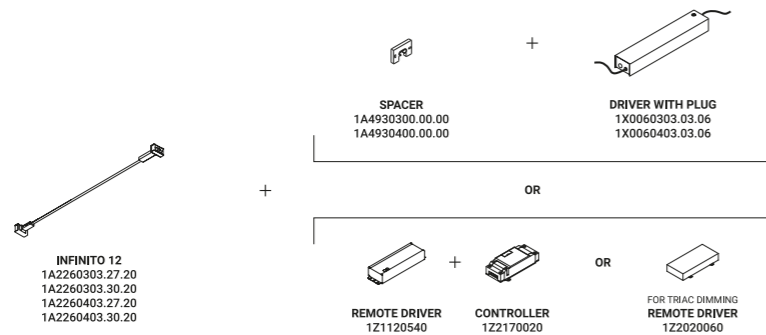

How to order - INFINITO 12