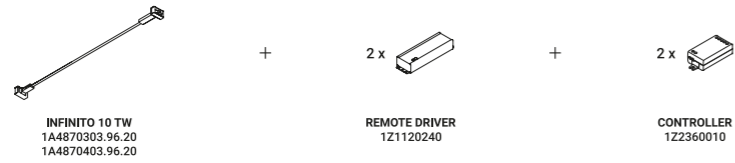

How to order -
INFINITO 10 TW