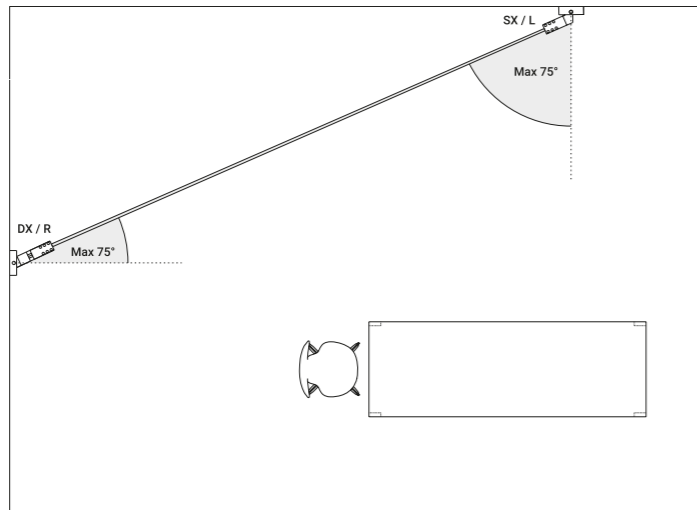

Note Special stainless steel tape (0.75") stretched from wall to wall. Available in 236.22" / 472.44" / 708.66" with a single power unit and uniform lighting. Available in Tunable White (TW - 196.85" / 393.70") version. LED strip that can be divided every 1.90".

The sizes are expressed in inches.

Optional accessories

Installation kits				
Spacer Not included				
	Matt White	For driver kit with plug	INFINITO 6 / INFINITO 12	1A4930300.00.00
	Matt Black	For driver kit with plug	INFINITO 6 / INFINITO 12	1A4930400.00.00
Wall and ceiling rose Not included				
	Matt White			1X0030303.01.00
	Matt Black			1X0030403.01.00
Ceiling installation kit Not included				
	Matt White			1A0080300.00.00
	Matt Black			1A0080400.00.00
Kit wall connection vertical sloped 45° Not included				
	Matt White			1A0120300.00.00
	Matt Black			1A0120400.00.00
Kit wall connection sloped right 75° Not included				
	Matt White			1A0340300.00.00
	Matt Black			1A0340400.00.00
Kit wall connection sloped left 75° Not included				
	Matt White			1A0350300.00.00
	Matt Black			1A0350400.00.00
Wall back plate Not included				
	Matt White			1X0090303.01.00
	Matt Black			1X0090403.01.00
Swallows Not included				
	Matt Black			1A0290400.00.00

Example of installation with remote driver

Example of installation with driver with plug

Example of installation with max rotation 30°

1A0340400.00.00 - 1A0350400.00.00 - Example of installation with kit wall connection sloped 75°

1A0120400.00.00 - Example of installation with kit wall connection vertical sloped 45°

1A0080400.00.00 - Example of installation with ceiling installation kit