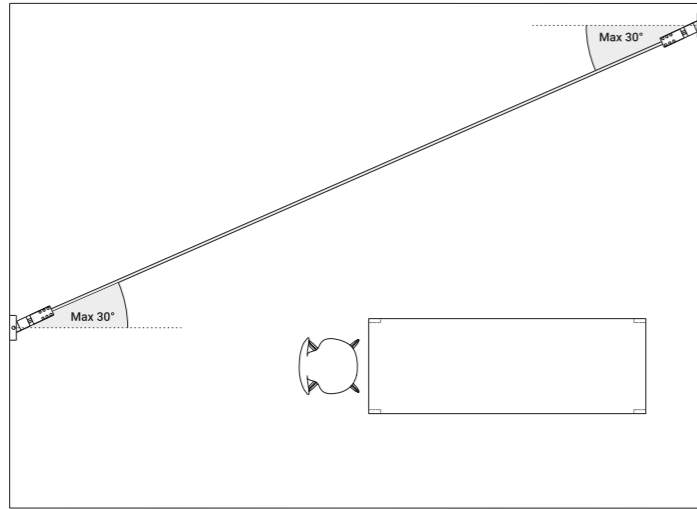

The sizes are expressed in inches.

Optional accessories

Installation kits				
Spacer Not included				
	Matt White	For driver kit with plug	INFINITO 6 / INFINITO 12	1A4930300.00.00
	Matt Black	For driver kit with plug	INFINITO 6 / INFINITO 12	1A4930400.00.00
Wall and ceiling rose Not included				
	Matt White			1X0030303.01.00
	Matt Black			1X0030403.01.00
Ceiling installation kit Not included				
	Matt White			1A0080300.00.00
	Matt Black			1A0080400.00.00
Kit wall connection vertical sloped 45° Not included				
	Matt White			1A0120300.00.00
	Matt Black			1A0120400.00.00
Kit wall connection sloped right 75° Not included				
	Matt White			1A0340300.00.00
	Matt Black			1A0340400.00.00
Kit wall connection sloped left 75° Not included				
	Matt White			1A0350300.00.00
	Matt Black			1A0350400.00.00
Wall back plate Not included				
	Matt White			1X0090303.01.00
	Matt Black			1X0090403.01.00
Swallows Not included				
	Matt Black			1A0290400.00.00

Example of installation with remote driver

Example of installation with driver with plug

Example of installation with max rotation 30°

1A0340400.00.00 - 1A0350400.00.00 - Example of installation with kit wall connection sloped 75°