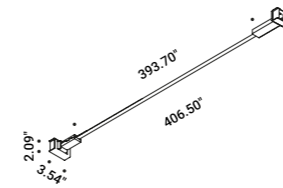

INFINITO 10 TW
Tunable White
Max 192W
24V DC
2700K - 9380lm / 6500K - 10380lm
CRI >90
Driver not included

Matt White - 2700K / 6500K
Matt Black - 2700K / 6500K

1A4870303.96.20
1A4870403.96.20