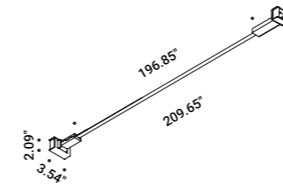

Note Tunable White describes the variable colour temperature controls from warm white to cool white light.

INFINITO 5 TW
Tunable White
Max 96W
24V DC
2700K - 4690lm / 6500K - 5190lm
CRI >90
Driver not included

Matt White - 2700K / 6500K
Matt Black - 2700K / 6500K

1A4860303.96.20
1A4860403.96.20