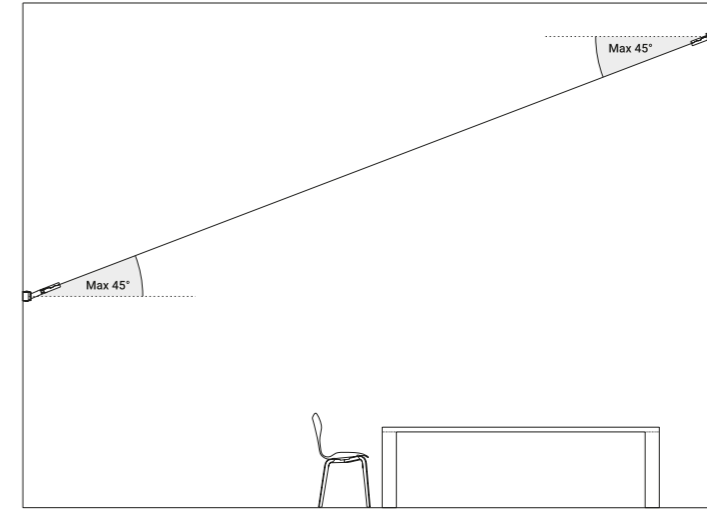

Example of installation with remote driver

Example of installation with driver with plug

Example of installation with max rotation 30°

1A0340400.00.00 - 1A0350400.00.00 - Example of installation with kit wall connection sloped 75°