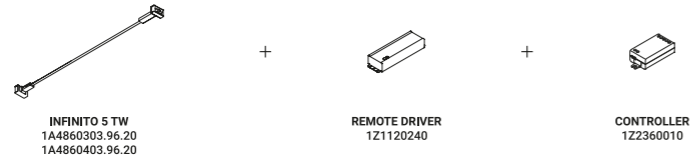

How to order -
INFINITO 5 TW