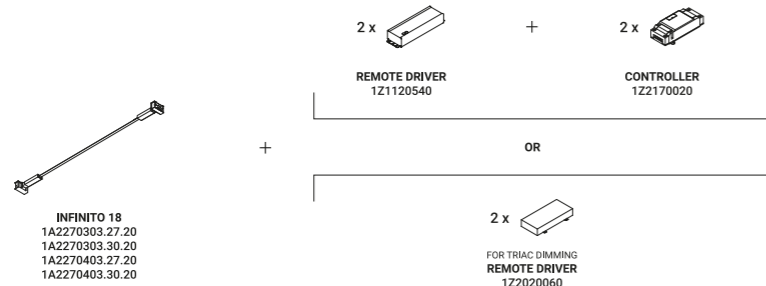

How to order - INFINITO 18

Wall-Systems / Indirect / Indoor

Material Metal
Finish .03 Matt White .04 Matt Black

Note Special stainless steel tape (0.75") stretched from wall to wall. Available in 236.22" / 472.44" / 708.66" with a single power unit and uniform lighting. Available in Tunable White (TW - 196.85" / 393.70") version. LED strip that can be divided every 1.90".

INFINITO 6
Max 45W
24V DC
2700K - 5592lm / 3000K - 5700lm
CRI >90
Driver not included
UL LISTED

Matt White - 2700K	1A2250303.27.20
Matt White - 3000K	1A2250303.30.20
Matt Black - 2700K	1A2250403.27.20
Matt Black - 3000K	1A2250403.30.20

INFINITO 12
Max 90W
24V DC
2700K - 11184lm / 3000K - 11400lm
CRI >90
Driver not included
UL LISTED

Matt White - 2700K	1A2260303.27.20
Matt White - 3000K	1A2260303.30.20
Matt Black - 2700K	1A2260403.27.20
Matt Black - 3000K	1A2260403.30.20

INFINITO 18
Max 135W
24V DC
2700K - 16758lm / 3000K - 20124lm
CRI >90
Driver not included

Matt White - 2700K	1A2270303.27.20
Matt White - 3000K	1A2270303.30.20
Matt Black - 2700K	1A2270403.27.20
Matt Black - 3000K	1A2270403.30.20