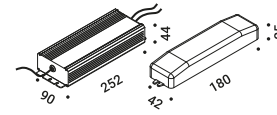

Remote power supply kit / Kit alimentazione remoto			Not included
	Input 100-240V - 50/60Hz - Output 48V - 320W - IP20 - DALI		1A2810000.12.00