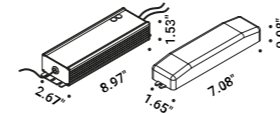

Electrical power supply

Remote power supply kit - TRIAC			Not included
	Input 120V - 60Hz - Output 48V - 150W - IP67 - DALI	1A2810003.11.00