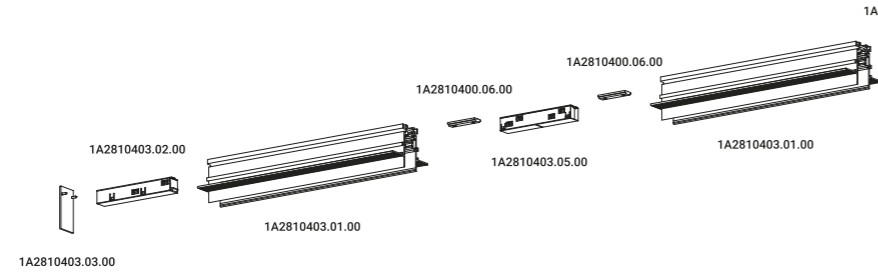

FRAMELESS

/ 2016

Plasterboard track for recessed installation.
It is designed for use with state-of-the-art LED modules
to create a wide range of light beams.

Layout example

Systems / Direct / Indoor

Material

1A0090303.27.01
 1A0090303.30.01
 1A0090403.27.01
 1A0090403.30.01

Compulsory accessories

Installation kit

Plasterboard track 0.49"			Not included
Matt Black	48V DC - Max 15A - Lenght 78.74" - Cut-out 78.74" x 0.49"	1A2810403.01.00	

Linear connector			Not included
Matt Black	Output 48V - Max 15A	1A2810403.05.00	

Reinforcing bracket			Not included
Matt Black		1A2810400.06.00	

Clamp with M6 grippe			Not included
		1A2810000.07.00	

Suspension set			Not included
		1A2810000.08.00	