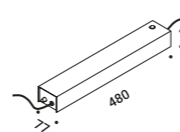

Compulsory accessories / Accessori obbligatori

Drivers for ENDLESS dimmable system / Alimentatori per ENDLESS dimmerabile

Driver with plug / Alimentatore con spina		Not included
Matt White	Input 100-240V - 50/60Hz Output 48V - Max 60W - Max 1,25A IP20 - Dimmer on board	1A1340300.00.06
Matt Black	Input 100-240V - 50/60Hz Output 48V - Max 60W - Max 1,25A IP20 - Dimmer on board	1A1340400.00.06