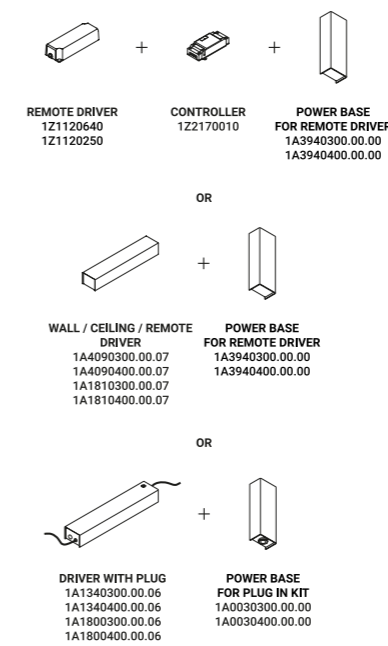

ENDLESS ON/OFF
(Max 48V DC -
Max 150W - Max 4A)

ENDLESS dimmable
(Max 48V DC -
Max 150W - Max 4A)

ENDLESS CASAMBI
(Max 48V DC -
Max 150W - Max 4A)

ENDLESS conductive tape
used with voltage/current
other than 48V DC