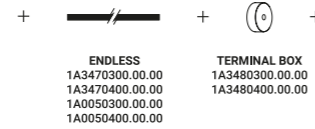

ENDLESS ON/OFF
(Max 48V DC -
Max 150W - Max 4A)

ENDLESS dimmable
(Max 48V DC -
Max 150W - Max 4A)

ENDLESS CASAMBI
(Max 48V DC -
Max 150W - Max 4A)

ENDLESS conductive tape
used with voltage/current
other than 48V DC