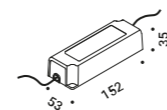

Compulsory accessories / Accessori obbligatori

Remote drivers for ENDLESS / Alimentatori remoti per ENDLESS

Driver / Alimentatore			Not included
100-240V	48V/60W/IP67/ON/OFF	1Z1120640