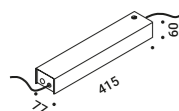

Driver with plug / Alimentatore con spina		Not included
Matt White	Input 100-240V - 50/60Hz Output 48V - Max 150W - Max 3,12A IP20 - ON/OFF	1A0260300.00.00
Matt Black	Input 100-240V - 50/60Hz Output 48V - Max 150W - Max 3,12A IP20 - ON/OFF	1A0260400.00.00