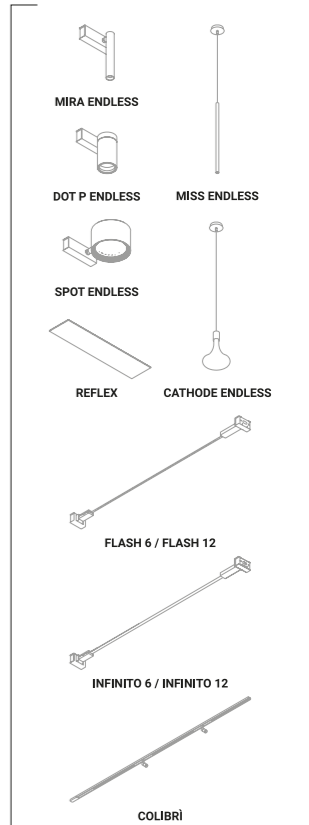

Absolute freedom, absolute spatiality, absolute creativity.
An adhesive tape that conducts electricity can be placed anywhere
on walls and ceilings to power our lighting projects.
Endless is the system created and patented by our Team in order to transport
electric energy in a digital and graphic manner.
It's the idea of considering walls and ceilings like electronic circuits,
where luminaires can be done fixed freely and easily.
This system comes with various accessories
to provide and manage the flow of electricity.

ENDLESS ON/OFF
(Max 48V DC -
Max 150W - Max 4A)

ENDLESS dimmable
(Max 48V DC -
Max 150W - Max 4A)

ENDLESS CASAMBI
(Max 48V DC -
Max 150W - Max 4A)

ENDLESS conductive tape
used with voltage/current
other than 48V DC