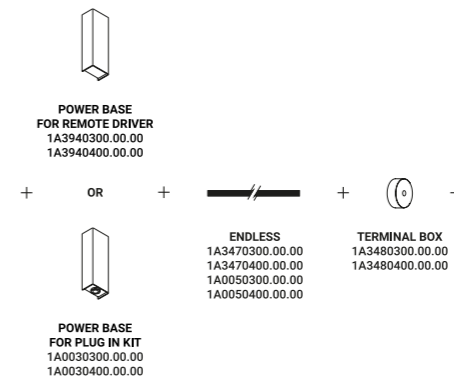

ENDLESS ON/OFF
(Max 48V DC -
Max 150W - Max 4A)

ENDLESS dimmable
(Max 48V DC -
Max 150W - Max 4A)

ENDLESS CASAMBI
(Max 48V DC -
Max 150W - Max 4A)

ENDLESS conductive tape
used with voltage/current
other than 48V DC

RISPECTIVE DRIVER OF THE PRODUCT YOU CHOOSE

Davide Groppi / 2018

Systems / Direct-Indirect-Diffuse / Indoor

Material Metal
Finish .00 Standard

Note System consisting of a conductive adhesive tape to apply to surfaces. *Sistema costituito da un nastro conduttivo adesivo applicabile alle superfici.*
 Possibility to connect several lamps (Max 48V DC - Max 150W - Max 4A). *Possibilità di collegare più apparecchi (Max 48V DC - Max 150W - Max 4A).*