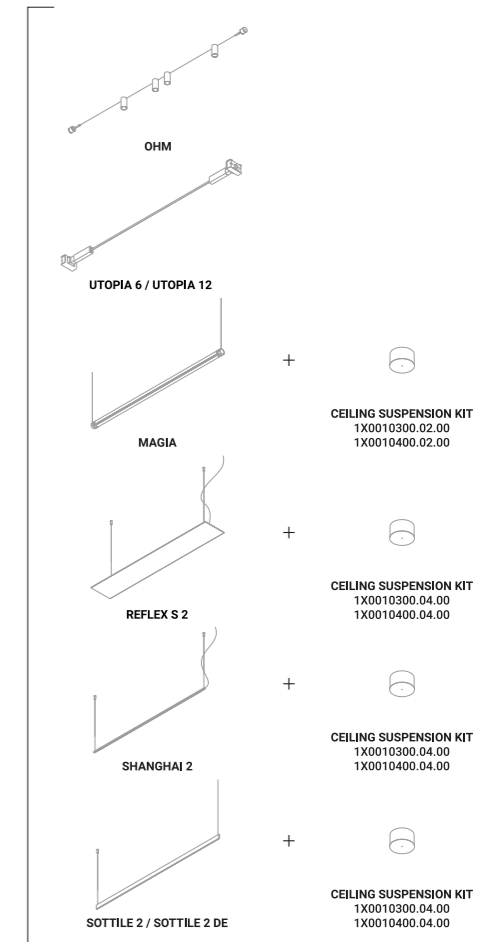

ENDLESS conductive tape
used with voltage/current
other than 48V DC

RISPECTIVE DRIVER OF THE PRODUCT YOU CHOOSE