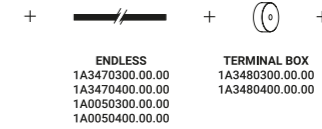

ENDLESS ON/OFF
(Max 48V DC -
Max 150W - Max 4A)

ENDLESS dimmable
(Max 48V DC -
Max 150W - Max 4A)

ENDLESS CASAMBI
(Max 48V DC -
Max 150W - Max 4A)

ENDLESS conductive tape
used with voltage/current
other than 48V DC