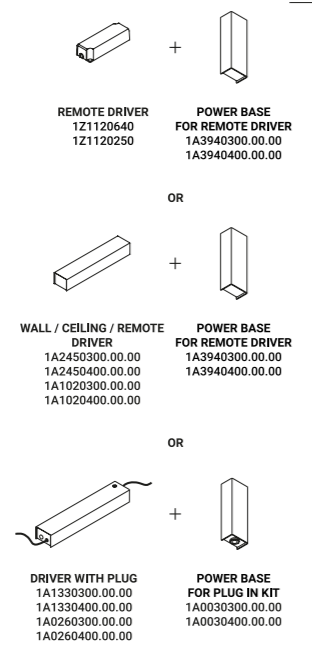

ENDLESS ON/OFF
(Max 48V DC -
Max 150W - Max 4A)

ENDLESS dimmable
(Max 48V DC -
Max 150W - Max 4A)

ENDLESS CASAMBI
(Max 48V DC -
Max 150W - Max 4A)

ENDLESS conductive tape
used with voltage/current
other than 48V DC