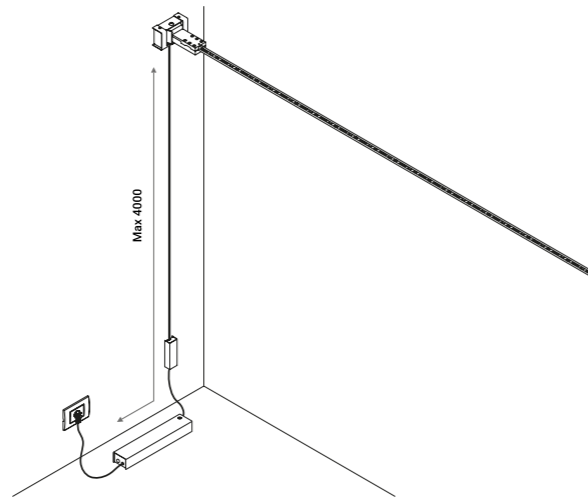

Example of combined installation between various devices with wall/ceiling driver

CATHODE: example of installation

MISS: example of installation

REFLEX: example of installation with remote driver

REFLEX: example of installation with wall/ceiling driver

REFLEX: example of installation with driver with plug

FLASH and INFINITO: example of installation with remote driver

FLASH and INFINITO: example of installation with wall/ceiling driver

FLASH and INFINITO: example of installation with driver with plug

1A4170000.20.00
COLIBRI ENDLESS connector

COLIBRI: example of installation

OHM: example of installation

OHM: example of installation

UTOPIA: example of installation