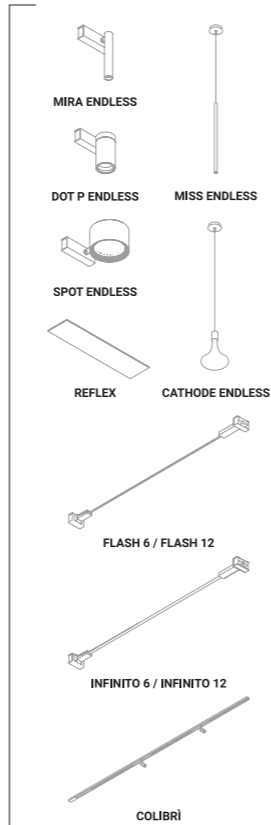

Absolute freedom, absolute spatiality, absolute creativity.
An adhesive tape that conducts electricity can be placed anywhere
on walls and ceilings to power our lighting projects.
Endless is the system created and patented by our Team in order to transport
electric energy in a digital and graphic manner.
It's the idea of considering walls and ceilings like electronic circuits,
where luminaires can be done fixed freely and easily.
This system comes with various accessories
to provide and manage the flow of electricity.

ENDLESS ON/OFF
(Max 48V DC -
Max 150W - Max 4A)

ENDLESS dimmable
(Max 48V DC -
Max 150W - Max 4A)

ENDLESS CASAMBI
(Max 48V DC -
Max 150W - Max 4A)

ENDLESS conductive tape
used with voltage/current
other than 48V DC