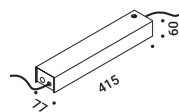

Compulsory accessories / Accessori obbligatori

Drivers for ENDLESS ON/OFF system and CASAMBI / Alimentatori per ENDLESS ON/OFF e CASAMBI

Driver with plug / Alimentatore con spina		Not included
Matt White	Input 100-240V - 50/60Hz Output 48V - Max 60W - Max 1,25A IP20 - ON/OFF	1A1330300.00.00
Matt Black	Input 100-240V - 50/60Hz Output 48V - Max 60W - Max 1,25A IP20 - ON/OFF	1A1330400.00.00