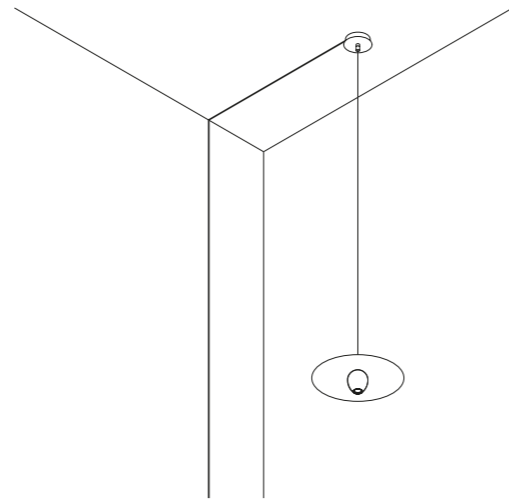

The rose is in textured matt black or matt white painted steel.
The conductor tape is adhesive and can be applied anywhere on walls and ceilings to power some of our lighting projects.
The adhesive covering tape is in matt white or matt black PVC.
A range of composition accessories is available.

Example of combined installation between various devices with wall/ceiling driver

CATHODE: example of installation

MISS: example of installation

OVO: example of installation

OVONELPIATTO: example of installation