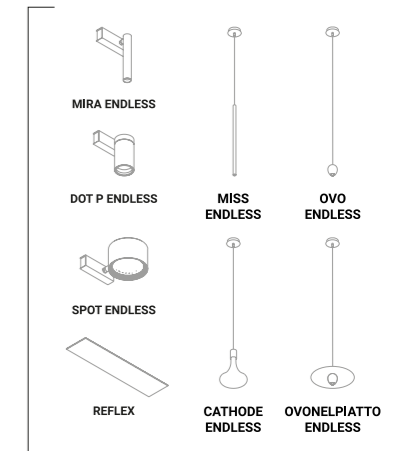

The rose is in textured matt black or matt white painted steel.
The conductor tape is adhesive and can be applied anywhere on walls and ceilings to power some of our lighting projects.
The adhesive covering tape is in matt white or matt black PVC.
A range of composition accessories is available.

ENDLESS is powered at max 48V DC (max 2A) and is modular.
The system is compatible with a wide range of luminaires.

Finish

.00 Standard

ENDLESS ON/OFF
(Max 48V DC -
Max 96W - Max 2A)

ENDLESS DIMMABLE
(Max 48V DC -
Max 96W - Max 2A)

ENDLESS CASAMBI
(Max 48V DC -
Max 96W - Max 2A)

ENDLESS conductive tape
used with voltage/current
other than 48V DC

Compulsory accessories

Installation kits

Strip Endless - 196.85"			Not included
Matt White	Max 48V DC - Max 96W - Max 2A	1A3470300.00.00	
Matt Black	Max 48V DC - Max 96W - Max 2A	1A3470400.00.00	

Strip Endless - 393.70"			Not included
Matt White	Max 48V DC - Max 96W - Max 2A	1A0050300.00.00	
Matt Black	Max 48V DC - Max 96W - Max 2A	1A0050400.00.00	

Fixing rough walls kit			Not included
	Length 98.42"	1A0370000.00.00	