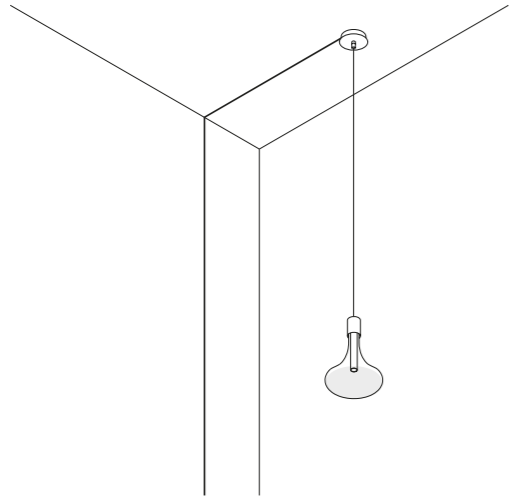

Example of combined installation between various devices with wall/ceiling driver

CATHODE: example of installation