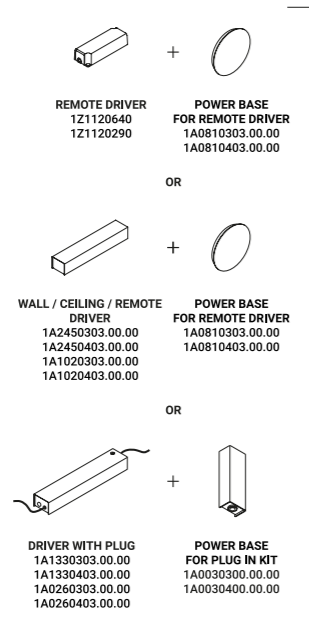

ENDLESS ON/OFF
(Max 48V DC -
Max 96W - Max 2A)