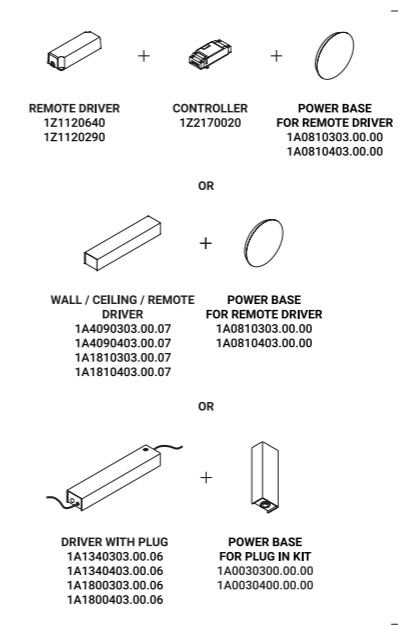

ENDLESS is powered at max 48V DC (max 2A) and is modular.
The system is compatible with a wide range of luminaires.

Finish

.00 Standard

ENDLESS ON/OFF
(Max 48V DC -
Max 96W - Max 2A)

ENDLESS DIMMABLE
(Max 48V DC -
Max 96W - Max 2A)

ENDLESS CASAMBI
(Max 48V DC -
Max 96W - Max 2A)

ENDLESS conductive tape
used with voltage/current
other than 48V DC

Compulsory accessories

Installation kits

Strip Endless - 196.85"			Not included
Matt White	Max 48V DC - Max 96W - Max 2A	1A3470300.00.00	
Matt Black	Max 48V DC - Max 96W - Max 2A	1A3470400.00.00	