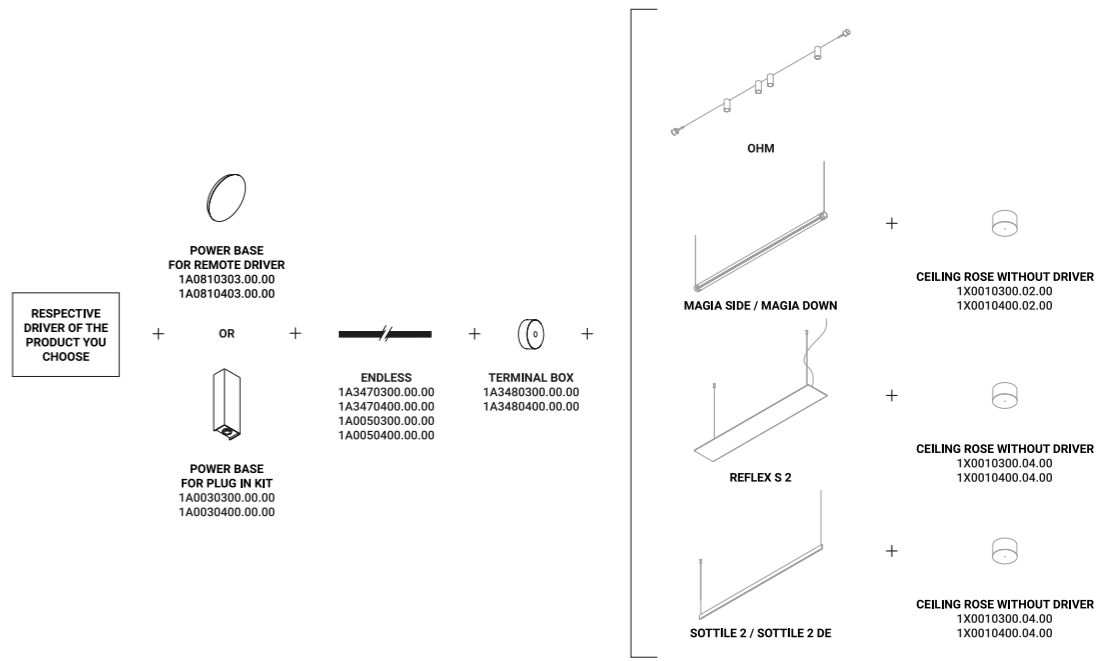

ENDLESS CASAMBI
(Max 48V DC -
Max 96W - Max 2A)

ENDLESS conductive tape
used with voltage/current
other than 48V DC

Compulsory accessories

Installation kits

Strip Endless - 196.85"			Not included
Matt White	Max 48V DC - Max 96W - Max 2A	1A3470300.00.00	
Matt Black	Max 48V DC - Max 96W - Max 2A	1A3470400.00.00	