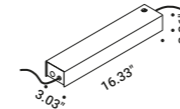

Driver with plug			Not included
Matt White	Input 120V - 60Hz Output 48V - Max 90W - Max 1,87A IP20 - ON/OFF	1A0260303.00.00	
Matt Black	Input 120V - 60Hz Output 48V - Max 90W - Max 1,87A IP20 - ON/OFF	1A0260403.00.00