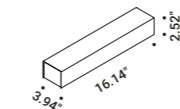

Wall/ceiling/remote driver			Not included
Matt White	Input 120V - 60Hz Output 48V - Max 90W - Max 1,87A IP20 - ON/OFF	1A1020303.00.00	
Matt Black	Input 120V - 60Hz Output 48V - Max 90W - Max 1,87A IP20 - ON/OFF	1A1020403.00.00