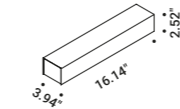

Wall/ceiling/remote driver			Not included
Matt White	Input 120V - 60Hz Output 48V - Max 60W - Max 1,25A IP20 - ON/OFF	1A2450303.00.00	
Matt Black	Input 120V - 60Hz Output 48V - Max 60W - Max 1,25A IP20 - ON/OFF	1A2450403.00.00