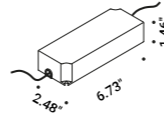

Driver			Not included
100-240V	48V/90W/IP20/ON/OFF	1Z1120290