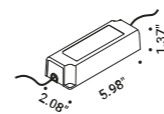

Compulsory accessories

Remote drivers for ENDLESS

Driver			Not included
100-240V	48V/60W/IP67/ON/OFF	1Z1120640