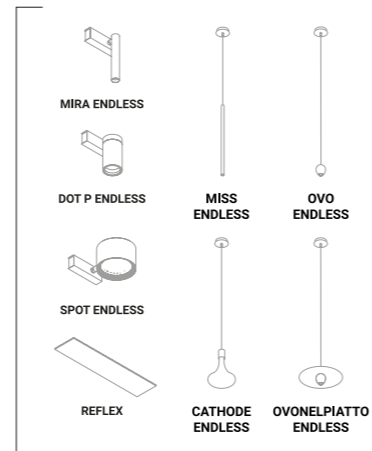

ENDLESS ON/OFF
(Max 48V DC -
Max 96W - Max 2A)