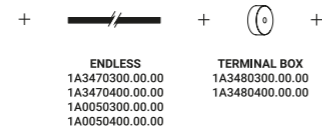

ENDLESS is powered at max 48V DC (max 2A) and is modular.
The system is compatible with a wide range of luminaires.

Finish

.00 Standard

ENDLESS ON/OFF
(Max 48V DC -
Max 96W - Max 2A)

ENDLESS DIMMABLE
(Max 48V DC -
Max 96W - Max 2A)