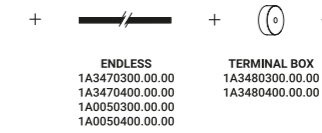

ENDLESS is powered at max 48V DC (max 2A) and is modular.
The system is compatible with a wide range of luminaires.

Finish

.00 Standard

ENDLESS ON/OFF
(Max 48V DC -
Max 96W - Max 2A)

ENDLESS DIMMABLE
(Max 48V DC -
Max 96W - Max 2A)