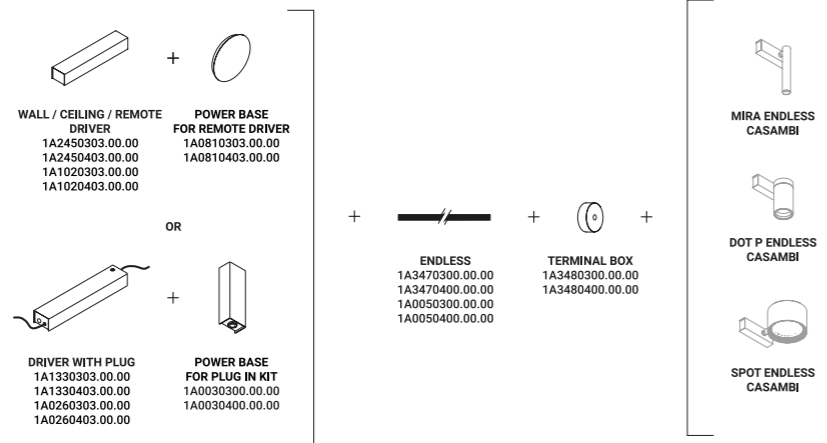

ENDLESS is powered at max 48V DC (max 2A) and is modular.
The system is compatible with a wide range of luminaires.

Finish

.00 Standard

ENDLESS ON/OFF
(Max 48V DC -
Max 96W - Max 2A)

ENDLESS DIMMABLE
(Max 48V DC -
Max 96W - Max 2A)

ENDLESS CASAMBI
(Max 48V DC -
Max 96W - Max 2A)

ENDLESS conductive tape
used with voltage/current
other than 48V DC

Compulsory accessories

Installation kits

Strip Endless - 196.85"			Not included
Matt White	Max 48V DC - Max 96W - Max 2A	1A3470300.00.00	
Matt Black	Max 48V DC - Max 96W - Max 2A	1A3470400.00.00	