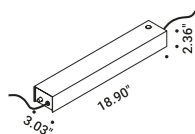

Compulsory accessories

Drivers for ENDLESS dimmable system

Driver with plug		Not included
Matt White	Input 120V - 60Hz Output 48V - Max 60W - Max 1,25A IP20 - Dimmer on board	1A1340303.00.06
Matt Black	Input 120V - 60Hz Output 48V - Max 60W - Max 1,25A IP20 - Dimmer on board	1A1340403.00.06