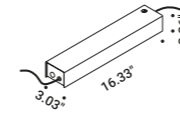

Compulsory accessories

Drivers for ENDLESS ON/OFF system and CASAMBI

Driver with plug			Not included
Matt White	Input 120V - 60Hz Output 48V - Max 60W - Max 1,25A IP20 - ON/OFF	1A1330303.00.00	
Matt Black	Input 120V - 60Hz Output 48V - Max 60W - Max 1,25A IP20 - ON/OFF	1A1330403.00.00