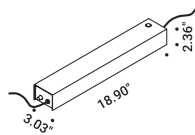

Driver with plug		Not included
Matt White	Input 120V - 60Hz Output 48V - Max 90W - Max 1,87A IP20 - Dimmer on board	1A1800303.00.06
Matt Black	Input 120V - 60Hz Output 48V - Max 90W - Max 1,87A IP20 - Dimmer on board	1A1800403.00.06