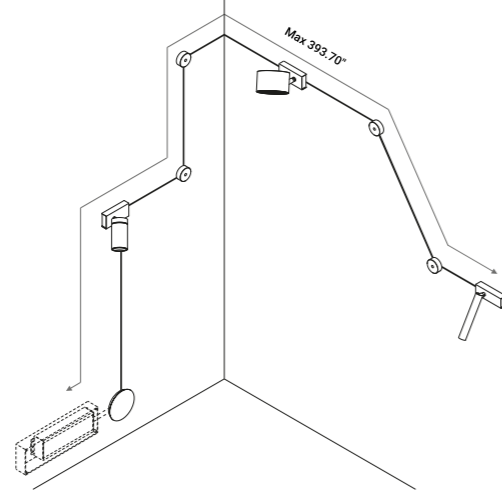

Example of combined installation between various devices with remote driver