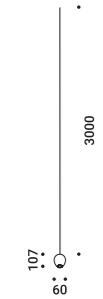

OVO
 4W
 Max 350mA DC
 2700K - 352lm / 3000K - 379lm
 CRI >90
 Driver not included
 CE IP20

Matt White - 2700K	1A6450300.27.20
Matt White - 3000K	1A6450300.30.20

OVO ENDLESS
 Endless version only
 6,3W - 0,16A
 48V DC
 2700K - 352lm / 3000K - 379lm
 CRI >90
 Driver not included
 See page ENDLESS
 CE IP20 TE