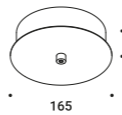

Ceiling rose with driver / Rosone con alimentatore				Not included
Matt White	Input 110-240V - 50/60Hz Output 350mA DC - Max 4W IP20 - DALI - PUSH - 1-10V	OVO / OVONELPIATTO	1X0230300.02.07	
Matt Black	Input 110-240V - 50/60Hz Output 350mA DC - Max 4W IP20 - DALI - PUSH - 1-10V	OVO / OVONELPIATTO	1X0230400.02.07	
Matt White	Input 220-240V - 50/60Hz Output 350mA DC - Max 4W IP20 - TRIAC/IGBT	OVO / OVONELPIATTO	1X0230300.03.02	
Matt Black	Input 220-240V - 50/60Hz Output 350mA DC - Max 4W IP20 - TRIAC/IGBT	OVO / OVONELPIATTO	1X0230400.03.02