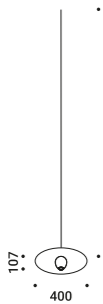

OVONELPIATTO
4W
Max 350mA DC
2700K - 352lm / 3000K - 379lm
CRI >90
Driver not included
CE IP20

Matt White - 2700K	1A6530300.27.20
Matt White - 3000K	1A6530300.30.20